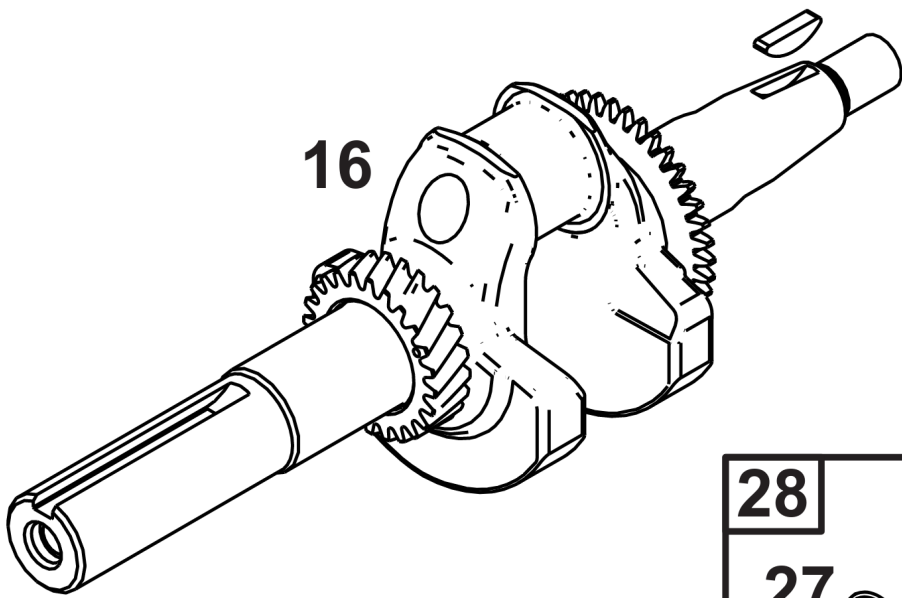

Not For
Reproduction

Controls Group

REF NO	PART NO	QTY	DESCRIPTION
188	590850	2	SCREW -(Control Bracket)
202	592866	1	LINK, Mechanical Governor
209	590625	1	SPRING, Governor
222	597284	1	BRACKET, Control
227	590660	1	LEVER, Governor Control
281	592863	1	PANEL, Control
485	797339	1	KNOB, Control
505	590641	1	NUT -(Governor Control Lever)
562	590640	1	BOLT -(Governor Control Lever)
621	692310	1	SWITCH, Stop
663	597549	3	SCREW -(Control Panel)
789	597053	1	HARNESS, Wiring

Not For Reproduction

Crankcase Cover/Sump and Lubrication Group

REF NO	PART NO	QTY	DESCRIPTION
3	-----	1	SEAL, Oil -(Part information located in Cylinder Group.)
7	-----	1	GASKET, Cylinder Head -(Part information located in Cylinder Head Group.)
12	590608	1	GASKET, Crankcase
17	-----	1	BEARING, Ball -(Part information located in Cylinder Group.)
18	84002444	1	COVER, CRANKCASE
20	590712	1	SEAL, Oil -(PTO Side)
22	590714	6	SCREW -(Crankcase Cover/Sump)
51	-----	1	GASKET, Intake -(Part information located in Cylinder Head Group.)
51A	-----	1	GASKET, Intake -(Part information located in Cylinder Head Group.)
163	-----	1	GASKET, Air Cleaner -(Part information located in Carburetor Group.)
358	-----	1	GASKET SET, Engine -(Part information located in Cylinder Group.)
522	590716	2	PLUG, Dipstick/Fill
718A	590713	2	PIN, Locating
868	-----	1	SEAL, Valve -(Part information located in Cylinder Head Group.)
883	-----	1	GASKET, Exhaust -(Part information located in Exhaust Group.)
1022	-----	1	GASKET, Rocker Cover -(Part information located in Cylinder Head Group.)

Crankshaft Group

REF NO	PART NO	QTY	DESCRIPTION
16	84007574	1	CRANKSHAFT
25	84002533	1	PISTON ASSEMBLY
25	84004260	1	PISTON ASSEMBLY -(.050" Oversize)
26	592957	1	SET, Ring -(Standard)
26	592958	1	SET, Ring -(.050" Oversize)
27	590664	2	LOCK, Piston Pin
28	590663	1	PIN, Piston
29	84002448	1	ROD, CONNECTING
46	593289	1	CAMSHAFT