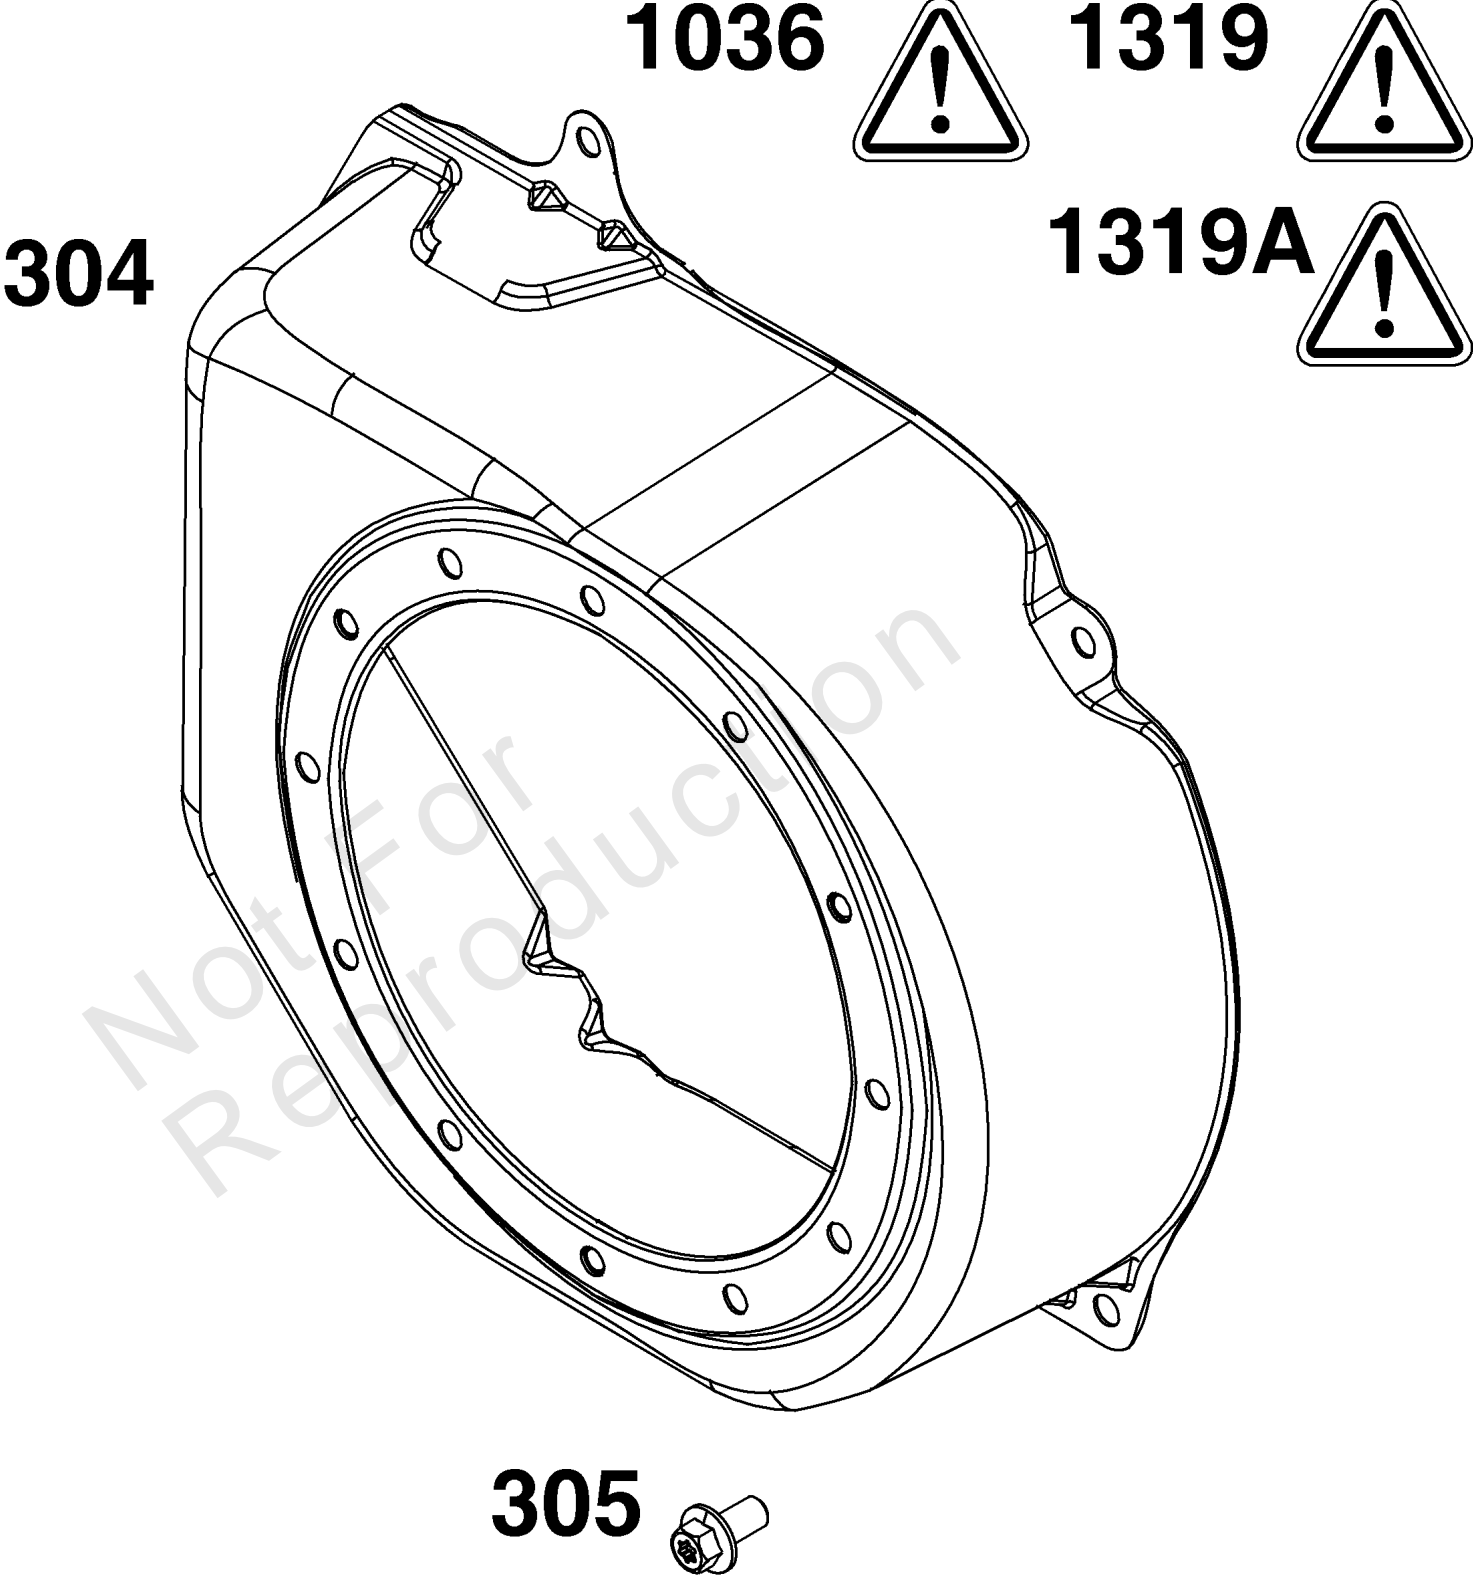

Air Cleaner Group

REF NO	PART NO	QTY	DESCRIPTION
11	590698	1	TUBE, Breather
176	590695	1	SEAL, O-Ring -(Air Cleaner Base)
412	590697	1	NUT -(Air Cleaner Cover)
445	590601	1	FILTER, A/C Cartridge
467	691985	1	KNOB, Air Cleaner Cover
875	590693	1	BASE, Air Cleaner
967	590602	1	FILTER, Pre Cleaner
968	590694	1	COVER, Air Cleaner
971	590643	1	SCREW -(Air Cleaner Base to Carburetor/Throttle Body)

Not For Reproduction