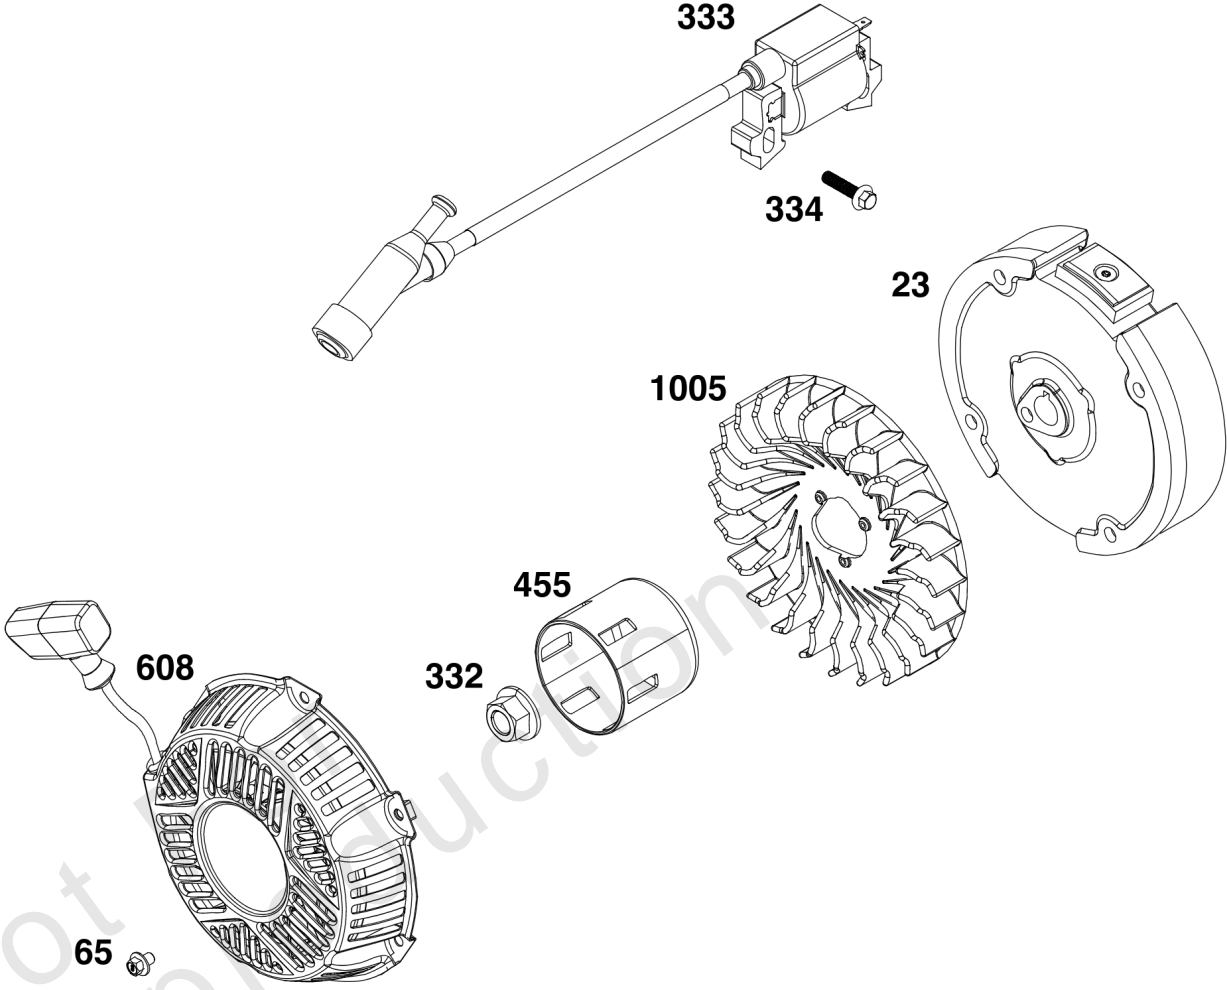

Not
Reproducible

Flywheel, Ignition, and Starter Group

REF NO	PART NO	QTY	DESCRIPTION
23	590681	1	FLYWHEEL
65	590683	3	SCREW -(Rewind Starter)
332	590635	1	NUT -(Flywheel)
333	590603	1	ARMATURE, Magneto
334	590644	2	SCREW -(Magneto Armature)
455	590682	1	CUP, Flywheel
608	590607	1	STARTER, Rewind
1005	590679	1	FAN, Flywheel

Not For Reproduction