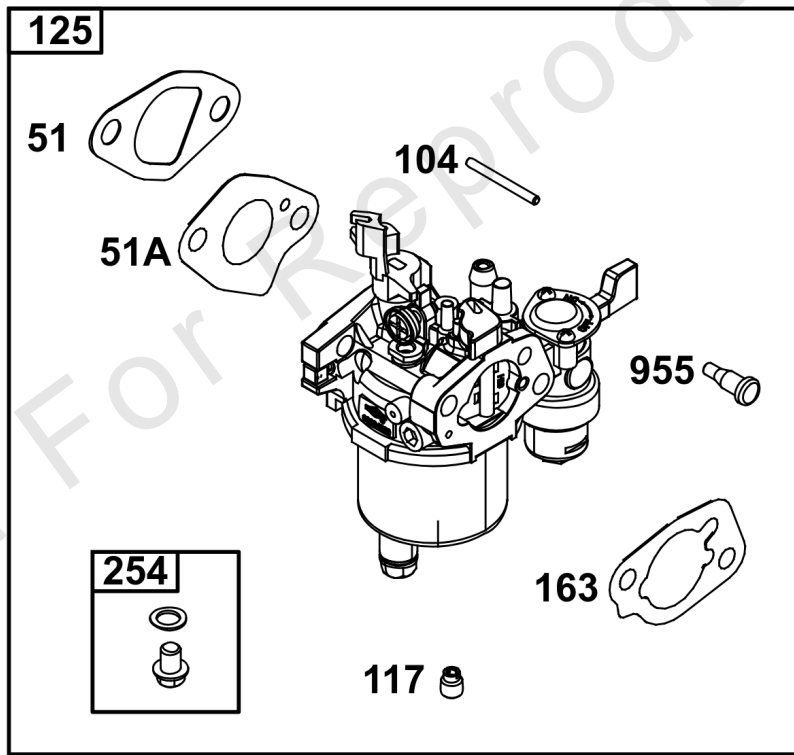

Not For
Reproduction

Air Cleaner Group

REF NO	PART NO	QTY	DESCRIPTION
11	590698	1	TUBE, Breather
176	590695	1	SEAL, O-Ring -(Air Cleaner Base)
412	590697	1	NUT -(Air Cleaner Cover)
445	590601	1	FILTER, A/C Cartridge
467	691985	1	KNOB, Air Cleaner Cover
875	590693	1	BASE, Air Cleaner
967	590602	1	FILTER, Pre Cleaner
968	590694	1	COVER, Air Cleaner
971	590643	1	SCREW -(Air Cleaner Base to Carburetor/Throttle Body)

Not For Reproduction

118

Carburetor Group

REF NO	PART NO	QTY	DESCRIPTION
51	-----	1	GASKET, Intake -(Part information located in Cylinder Head Group.)
51A	-----	1	GASKET, Intake -(Part information located in Cylinder Head Group.)
53	590691	2	STUD -(Carburetor)
104	592486	1	PIN, Float Hinge
117	591861	1	JET, Main -(Standard)
118	592875	1	JET, Main -(High Altitude)
121	591770	1	KIT, Carburetor Overhaul -(Service Kits may include extra parts not specific to this engine.)
122	590615	1	SPACER, Carburetor
125	596079	1	CARBURETOR
163	590605	1	GASKET, Air Cleaner
254	592493	1	DRAIN, Carburetor Bowl
654	590692	2	NUT -(Carburetor)
951	590614	1	LEVER, Choke
955	595329	1	PLUG, Carburetor

Not For
Reproduction

Controls Group

REF NO	PART NO	QTY	DESCRIPTION
188	590850	2	SCREW -(Control Bracket)
202	592866	1	LINK, Mechanical Governor
209	590625	1	SPRING, Governor
222	597284	1	BRACKET, Control
227	590660	1	LEVER, Governor Control
281	592863	1	PANEL, Control
485	797339	1	KNOB, Control
505	590641	1	NUT -(Governor Control Lever)
562	590640	1	BOLT -(Governor Control Lever)
621	692310	1	SWITCH, Stop
663	597549	3	SCREW -(Control Panel)
789	597053	1	HARNESS, Wiring

Crankshaft Group

REF NO	PART NO	QTY	DESCRIPTION
16	84007574	1	CRANKSHAFT
25	84002533	1	PISTON ASSEMBLY
25	84004260	1	PISTON ASSEMBLY -(.050" Oversize)
26	592957	1	SET, Ring -(Standard)
26	592958	1	SET, Ring -(.050" Oversize)
27	590664	2	LOCK, Piston Pin
28	590663	1	PIN, Piston
29	84002448	1	ROD, CONNECTING
46	593289	1	CAMSHAFT