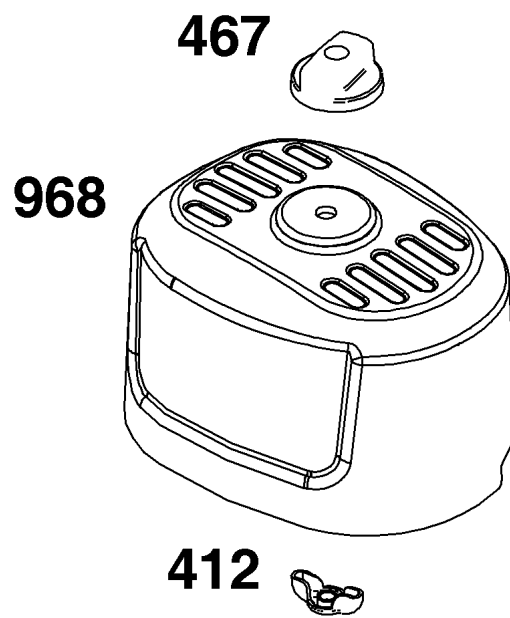

Parts Manual

Mfg. No: 130G32-0184-F1

Model Components	Page
Air Cleaner Group.....	4
Blower Housing Group.....	6
Carburetor Group.....	8
Controls Group.....	10
Crankcase Cover/Sump and Lubrication Group.....	12
Crankshaft Group.....	14
Cylinder Group.....	16
Cylinder Head Group.....	18
Exhaust Group.....	20
Flywheel, Ignition, and Starter Group.....	22
Fuel Supply Group.....	24

Not For
Reproduction

Air Cleaner Group

REF NO	PART NO	QTY	DESCRIPTION
11	590698	1	TUBE, Breather
176	590695	1	SEAL, O-Ring -(Air Cleaner Base)
412	590697	1	NUT -(Air Cleaner Cover)
445	590601	1	FILTER, A/C Cartridge
467	691985	1	KNOB, Air Cleaner Cover
875	590693	1	BASE, Air Cleaner
967	590602	1	FILTER, Pre Cleaner
968	590694	1	COVER, Air Cleaner
971	590643	1	SCREW -(Air Cleaner Base to Carburetor/Throttle Body)

Not For Reproduction

Blower Housing Group

REF NO	PART NO	QTY	DESCRIPTION
304	590725	1	HOUSING, Blower
305	597078	4	SCREW -(Blower Housing)
1036	-----	1	LABEL, Emissions -(Available from a Briggs & Stratton Authorized Dealer)
1319	794467	1	LABEL, Warning -(REQUIRED When Replacing Parts With Warning Labels Affixed)
1319A	797669	1	LABEL, Warning -(REQUIRED When Replacing Parts With Warning Labels Affixed)

Not For Reproduction

118

Carburetor Group

REF NO	PART NO	QTY	DESCRIPTION
51	-----	1	GASKET, Intake -(Part information located in Cylinder Head Group.)
51A	-----	1	GASKET, Intake -(Part information located in Cylinder Head Group.)
53	590691	2	STUD -(Carburetor)
104	592486	1	PIN, Float Hinge
117	591861	1	JET, Main -(Standard)
118	592875	1	JET, Main -(High Altitude)
121	591770	1	KIT, Carburetor Overhaul -(Service Kits may include extra parts not specific to this engine.)
122	590615	1	SPACER, Carburetor
125	596079	1	CARBURETOR
163	590605	1	GASKET, Air Cleaner
254	592493	1	DRAIN, Carburetor Bowl
654	590692	2	NUT -(Carburetor)
951	590614	1	LEVER, Choke
955	595329	1	PLUG, Carburetor