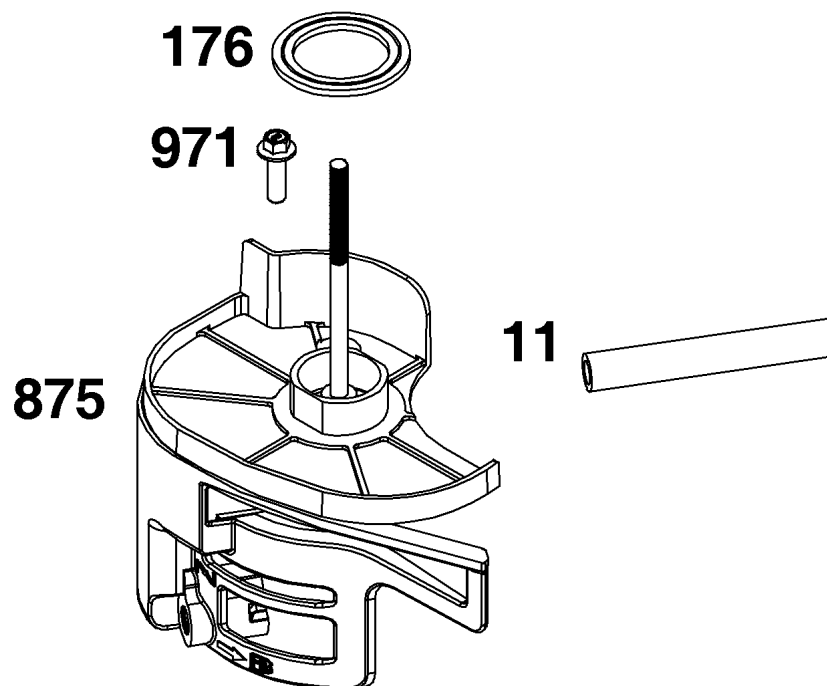

Not For
Reproduction

Air Cleaner Group

REF NO	PART NO	QTY	DESCRIPTION
11	590698	1	TUBE, Breather
176	590695	1	SEAL, O-Ring -(Air Cleaner Base)
412	590697	1	NUT -(Air Cleaner Cover)
445	590601	1	FILTER, A/C Cartridge
467	691985	1	KNOB, Air Cleaner Cover
875	590693	1	BASE, Air Cleaner
967	590602	1	FILTER, Pre Cleaner
968	590694	1	COVER, Air Cleaner
971	590643	1	SCREW -(Air Cleaner Base to Carburetor/Throttle Body)

Not For Reproduction

118

Carburetor Group

REF NO	PART NO	QTY	DESCRIPTION
51	-----	1	GASKET, Intake -(Part information located in Cylinder Head Group.)
51A	-----	1	GASKET, Intake -(Part information located in Cylinder Head Group.)
53	590691	2	STUD -(Carburetor)
104	592486	1	PIN, Float Hinge
117	591861	1	JET, Main -(Standard)
118	592875	1	JET, Main -(High Altitude)
121	591770	1	KIT, Carburetor Overhaul -(Service Kits may include extra parts not specific to this engine.)
122	590615	1	SPACER, Carburetor
125	596079	1	CARBURETOR
163	590605	1	GASKET, Air Cleaner
254	592493	1	DRAIN, Carburetor Bowl
654	590692	2	NUT -(Carburetor)
951	590614	1	LEVER, Choke
955	595329	1	PLUG, Carburetor

Not For
Reproduction

Controls Group

REF NO	PART NO	QTY	DESCRIPTION
188	590850	2	SCREW -(Control Bracket)
202	592866	1	LINK, Mechanical Governor
209	590625	1	SPRING, Governor
222	597284	1	BRACKET, Control
227	590660	1	LEVER, Governor Control
281	592863	1	PANEL, Control
485	797339	1	KNOB, Control
505	590641	1	NUT -(Governor Control Lever)
562	590640	1	BOLT -(Governor Control Lever)
621	692310	1	SWITCH, Stop
663	597549	3	SCREW -(Control Panel)
789	597053	1	HARNESS, Wiring

Crankshaft Group

REF NO	PART NO	QTY	DESCRIPTION
16	84007574	1	CRANKSHAFT
25	84002533	1	PISTON ASSEMBLY
25	84004260	1	PISTON ASSEMBLY -(.050" Oversize)
26	592957	1	SET, Ring -(Standard)
26	592958	1	SET, Ring -(.050" Oversize)
27	590664	2	LOCK, Piston Pin
28	590663	1	PIN, Piston
29	84002448	1	ROD, CONNECTING
46	593289	1	CAMSHAFT