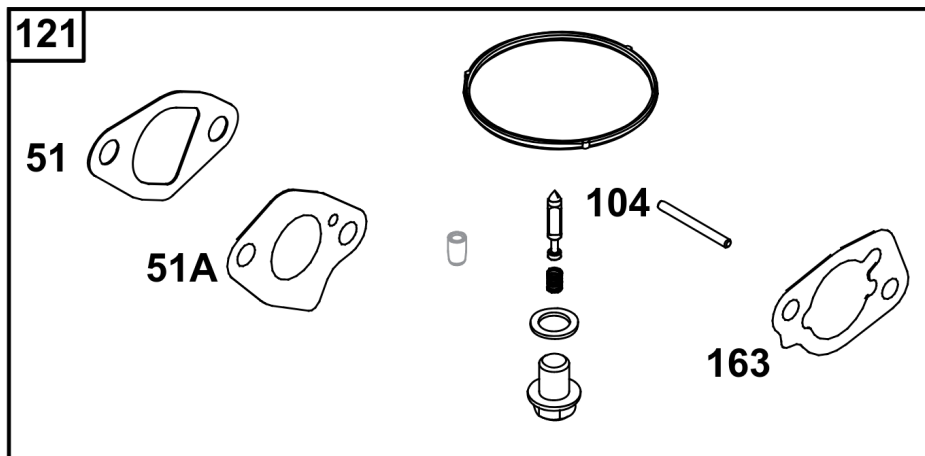

Not For Reproduction

Blower Housing Group

REF NO	PART NO	QTY	DESCRIPTION
304	590725	1	HOUSING, Blower
305	597078	4	SCREW -(Blower Housing)
1036	-----	1	LABEL, Emissions -(Available from a Briggs & Stratton Authorized Dealer)
1319	794467	1	LABEL, Warning -(REQUIRED When Replacing Parts With Warning Labels Affixed)
1319A	797669	1	LABEL, Warning -(REQUIRED When Replacing Parts With Warning Labels Affixed)

Not For Reproduction

118

Carburetor Group

REF NO	PART NO	QTY	DESCRIPTION
51	-----	1	GASKET, Intake -(Part information located in Cylinder Head Group.)
51A	-----	1	GASKET, Intake -(Part information located in Cylinder Head Group.)
53	590691	2	STUD -(Carburetor)
104	592486	1	PIN, Float Hinge
117	591861	1	JET, Main -(Standard)
118	592875	1	JET, Main -(High Altitude)
121	591770	1	KIT, Carburetor Overhaul -(Service Kits may include extra parts not specific to this engine.)
122	590615	1	SPACER, Carburetor
125	596079	1	CARBURETOR
163	590605	1	GASKET, Air Cleaner
254	592493	1	DRAIN, Carburetor Bowl
654	590692	2	NUT -(Carburetor)
951	590614	1	LEVER, Choke
955	595329	1	PLUG, Carburetor

Not For
Reproduction

Controls Group

REF NO	PART NO	QTY	DESCRIPTION
188	590850	2	SCREW -(Control Bracket)
202	592866	1	LINK, Mechanical Governor
209	590625	1	SPRING, Governor
222	597284	1	BRACKET, Control
227	590660	1	LEVER, Governor Control
281	592863	1	PANEL, Control
485	797339	1	KNOB, Control
505	590641	1	NUT -(Governor Control Lever)
562	590640	1	BOLT -(Governor Control Lever)
621	692310	1	SWITCH, Stop
663	597549	3	SCREW -(Control Panel)
789	597053	1	HARNESS, Wiring

Crankshaft Group

REF NO	PART NO	QTY	DESCRIPTION
16	84007574	1	CRANKSHAFT
25	84002533	1	PISTON ASSEMBLY
25	84004260	1	PISTON ASSEMBLY -(.050" Oversize)
26	592957	1	SET, Ring -(Standard)
26	592958	1	SET, Ring -(.050" Oversize)
27	590664	2	LOCK, Piston Pin
28	590663	1	PIN, Piston
29	84002448	1	ROD, CONNECTING
46	593289	1	CAMSHAFT