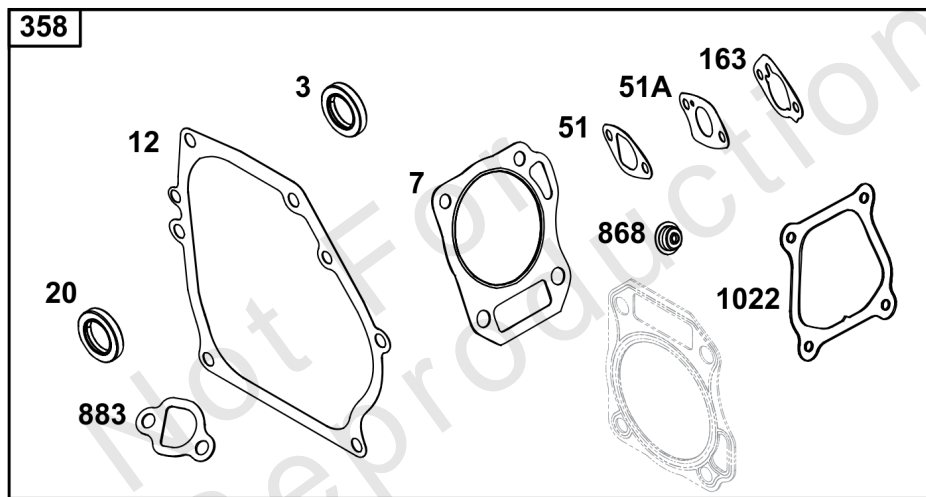

Crankshaft Group

REF NO	PART NO	QTY	DESCRIPTION
16	84007574	1	CRANKSHAFT
25	84002533	1	PISTON ASSEMBLY
25	84004260	1	PISTON ASSEMBLY -(.050" Oversize)
26	592957	1	SET, Ring -(Standard)
26	592958	1	SET, Ring -(.050" Oversize)
27	590664	2	LOCK, Piston Pin
28	590663	1	PIN, Piston
29	84002448	1	ROD, CONNECTING
46	593289	1	CAMSHAFT

Not For Reproduction

- 614 
- 404 
- 616 

Cylinder Group

REF NO	PART NO	QTY	DESCRIPTION
1	84002436	1	CYLINDER ASSEMBLY
3	590712	1	SEAL, Oil -(Magneto Side)
7	-----	1	GASKET, Cylinder Head -(Part information located in Cylinder Head Group.)
12	-----	1	GASKET, Crankcase -(Part information located in Crankcase Cover/Sump and Lubrication Group.)
15	590678	2	PLUG, Oil Drain
17	590715	1	BEARING, Ball -(Cylinder)
20	-----	1	SEAL, Oil -(Part information located in Crankcase Cover/Sump and Lubrication Group.)
51	-----	1	GASKET, Intake -(Part information located in Cylinder Head Group.)
51A	-----	1	GASKET, Intake -(Part information located in Cylinder Head Group.)
163	-----	1	GASKET, Air Cleaner -(Part information located in Carburetor Group.)
220	590677	1	WASHER -(Governor Gear)
220A	590675	1	WASHER -(Governor Gear)
221	590676	1	CUP, Governor
306	590636	1	SHIELD, Cylinder
307	590683	2	SCREW -(Cylinder Shield)
358	594951	1	GASKET SET, Engine -(Service Kits may include extra parts not specific to this engine.)
404	590669	1	WASHER -(Governor Crank)
614	590670	1	PIN, Cotter
616	590668	1	CRANK, Governor
718	590637	2	PIN, Locating
718A	590713	2	PIN, Locating
868	-----	1	SEAL, Valve -(Part information located in Cylinder Head Group.)
883	-----	1	GASKET, Exhaust -(Part information located in Exhaust Group.)
1022	-----	1	GASKET, Rocker Cover -(Part information located in Cylinder Head Group.)