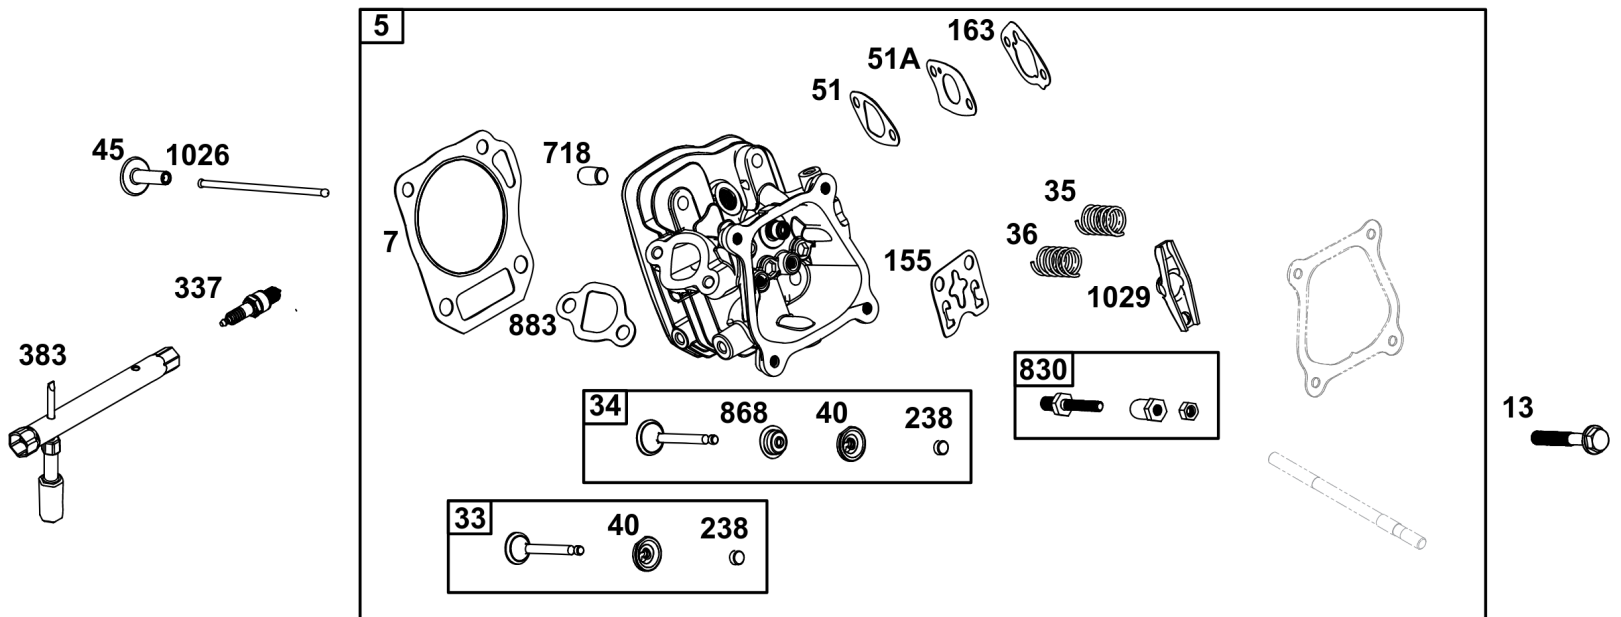

Crankshaft Group

REF NO	PART NO	QTY	DESCRIPTION
16	84007574	1	CRANKSHAFT
25	84002533	1	PISTON ASSEMBLY
25	84004260	1	PISTON ASSEMBLY -(.050" Oversize)
26	592957	1	SET, Ring -(Standard)
26	592958	1	SET, Ring -(.050" Oversize)
27	590664	2	LOCK, Piston Pin
28	590663	1	PIN, Piston
29	84002448	1	ROD, CONNECTING
46	593289	1	CAMSHAFT

Not For Reproduction

- 614 
- 404 
- 616 

Cylinder Group

REF NO	PART NO	QTY	DESCRIPTION
1	84002436	1	CYLINDER ASSEMBLY
3	590712	1	SEAL, Oil -(Magneto Side)
7	-----	1	GASKET, Cylinder Head -(Part information located in Cylinder Head Group.)
12	-----	1	GASKET, Crankcase -(Part information located in Crankcase Cover/Sump and Lubrication Group.)
15	590678	2	PLUG, Oil Drain
17	590715	1	BEARING, Ball -(Cylinder)
20	-----	1	SEAL, Oil -(Part information located in Crankcase Cover/Sump and Lubrication Group.)
51	-----	1	GASKET, Intake -(Part information located in Cylinder Head Group.)
51A	-----	1	GASKET, Intake -(Part information located in Cylinder Head Group.)
163	-----	1	GASKET, Air Cleaner -(Part information located in Carburetor Group.)
220	590677	1	WASHER -(Governor Gear)
220A	590675	1	WASHER -(Governor Gear)
221	590676	1	CUP, Governor
306	590636	1	SHIELD, Cylinder
307	590683	2	SCREW -(Cylinder Shield)
358	594951	1	GASKET SET, Engine -(Service Kits may include extra parts not specific to this engine.)
404	590669	1	WASHER -(Governor Crank)
614	590670	1	PIN, Cotter
616	590668	1	CRANK, Governor
718	590637	2	PIN, Locating
718A	590713	2	PIN, Locating
868	-----	1	SEAL, Valve -(Part information located in Cylinder Head Group.)
883	-----	1	GASKET, Exhaust -(Part information located in Exhaust Group.)
1022	-----	1	GASKET, Rocker Cover -(Part information located in Cylinder Head Group.)