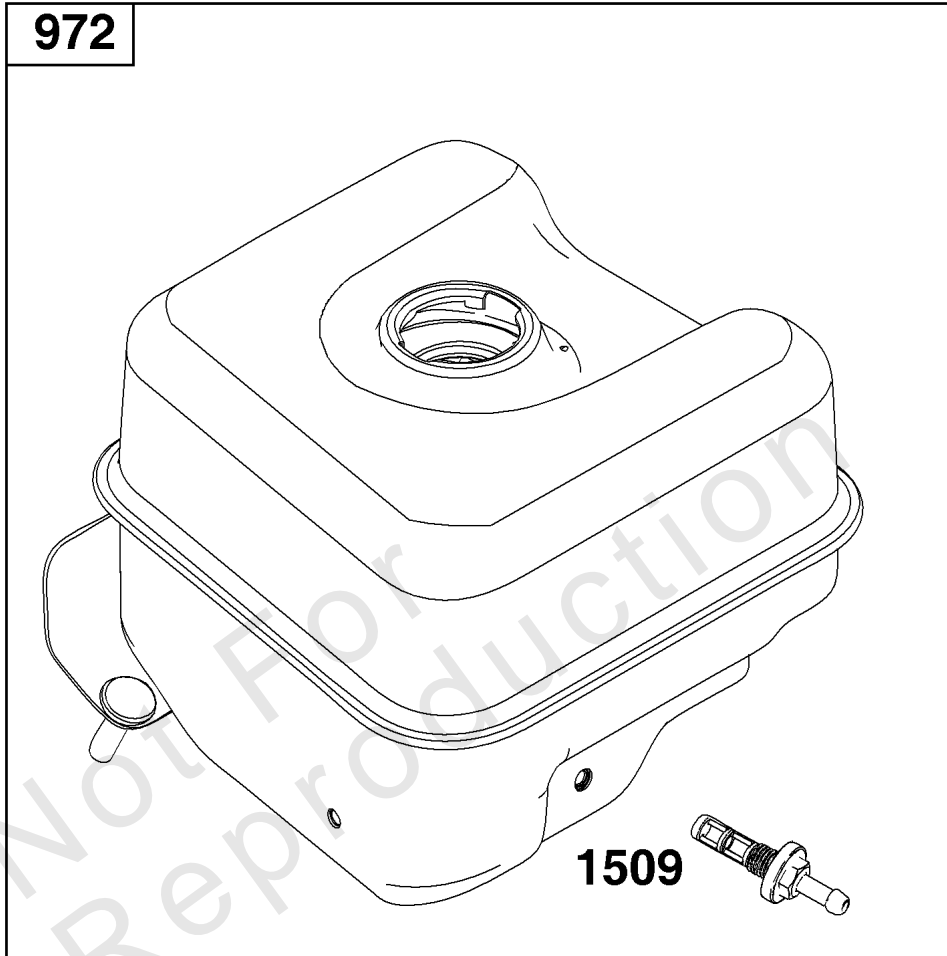

Flywheel, Ignition, and Starter Group

REF NO	PART NO	QTY	DESCRIPTION
23	590681	1	FLYWHEEL
65	590683	3	SCREW -(Rewind Starter)
332	590635	1	NUT -(Flywheel)
333	590603	1	ARMATURE, Magneto
334	590644	2	SCREW -(Magneto Armature)
455	590682	1	CUP, Flywheel
608	590607	1	STARTER, Rewind
1005	590679	1	FAN, Flywheel

Not For Reproduction