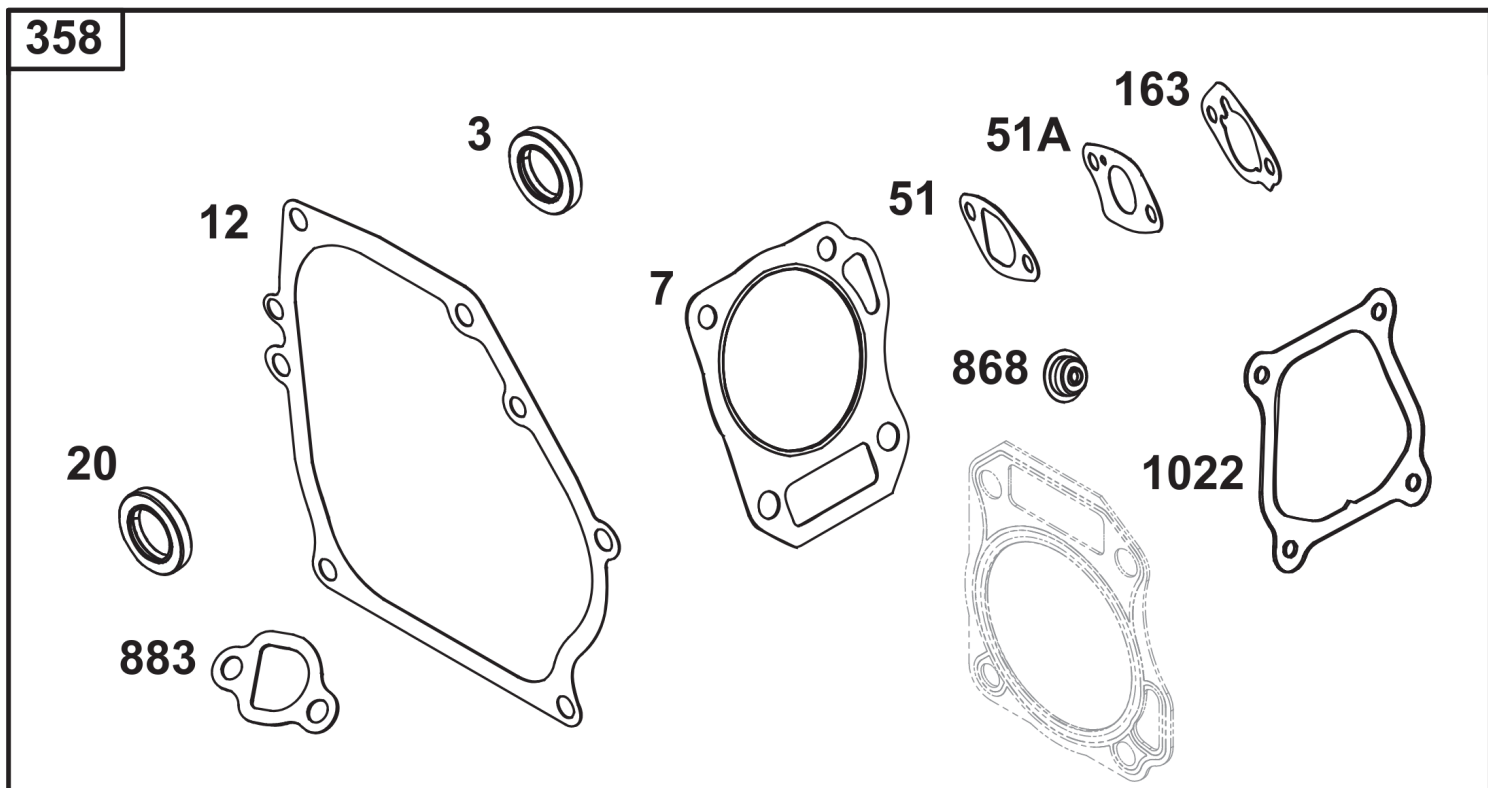

Crankcase Cover/Sump and Lubrication Group

REF NO	PART NO	QTY	DESCRIPTION
3	-----	1	SEAL, Oil -(Part information located in Cylinder Group.)
7	-----	1	GASKET, Cylinder Head -(Part information located in Cylinder Head Group.)
12	590608	1	GASKET, Crankcase
17	-----	1	BEARING, Ball -(Part information located in Cylinder Group.)
18	84002444	1	COVER, CRANKCASE
20	590712	1	SEAL, Oil -(PTO Side)
22	590714	6	SCREW -(Crankcase Cover/Sump)
51	-----	1	GASKET, Intake -(Part information located in Cylinder Head Group.)
51A	-----	1	GASKET, Intake -(Part information located in Cylinder Head Group.)
163	-----	1	GASKET, Air Cleaner -(Part information located in Carburetor Group.)
358	-----	1	GASKET SET, Engine -(Part information located in Cylinder Group.)
522	590716	2	PLUG, Dipstick/Fill
718A	590713	2	PIN, Locating
868	-----	1	SEAL, Valve -(Part information located in Cylinder Head Group.)
883	-----	1	GASKET, Exhaust -(Part information located in Exhaust Group.)
1022	-----	1	GASKET, Rocker Cover -(Part information located in Cylinder Head Group.)