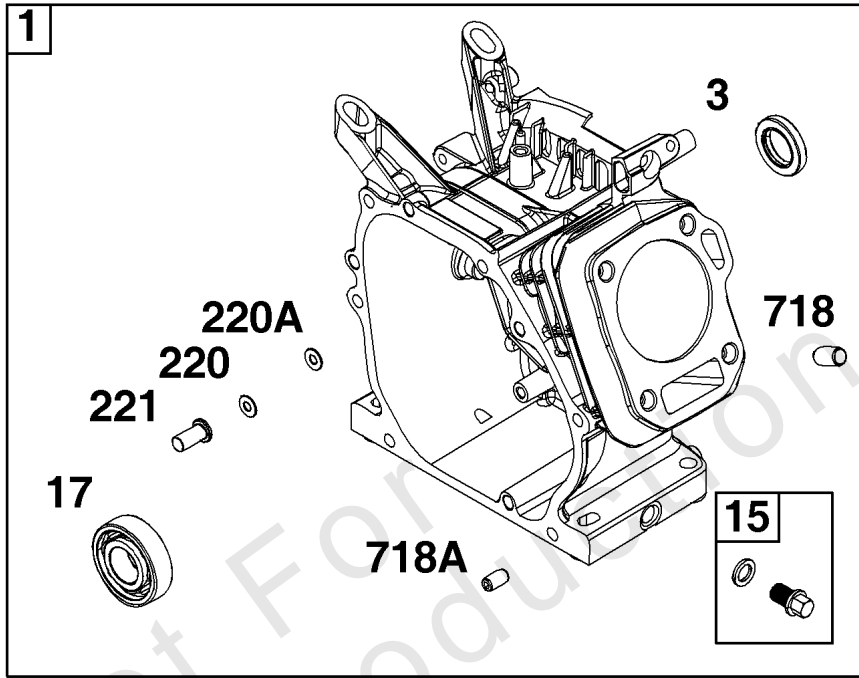

- 614
- 404
- 616

Cylinder Group

REF NO	PART NO	QTY	DESCRIPTION
1	84002436	1	CYLINDER ASSEMBLY
3	590712	1	SEAL, Oil -(Magneto Side)
7	-----	1	GASKET, Cylinder Head -(Part information located in Cylinder Head Group.)
12	-----	1	GASKET, Crankcase -(Part information located in Crankcase Cover/Sump and Lubrication Group.)
15	590678	2	PLUG, Oil Drain
17	590715	1	BEARING, Ball -(Cylinder)
20	-----	1	SEAL, Oil -(Part information located in Crankcase Cover/Sump and Lubrication Group.)
51	-----	1	GASKET, Intake -(Part information located in Cylinder Head Group.)
51A	-----	1	GASKET, Intake -(Part information located in Cylinder Head Group.)
163	-----	1	GASKET, Air Cleaner -(Part information located in Carburetor Group.)
220	590677	1	WASHER -(Governor Gear)
220A	590675	1	WASHER -(Governor Gear)
221	590676	1	CUP, Governor
306	590636	1	SHIELD, Cylinder
307	590683	2	SCREW -(Cylinder Shield)
358	594951	1	GASKET SET, Engine -(Service Kits may include extra parts not specific to this engine.)
404	590669	1	WASHER -(Governor Crank)
614	590670	1	PIN, Cotter
616	590668	1	CRANK, Governor
718	590637	2	PIN, Locating
718A	590713	2	PIN, Locating
868	-----	1	SEAL, Valve -(Part information located in Cylinder Head Group.)
883	-----	1	GASKET, Exhaust -(Part information located in Exhaust Group.)
1022	-----	1	GASKET, Rocker Cover -(Part information located in Cylinder Head Group.)