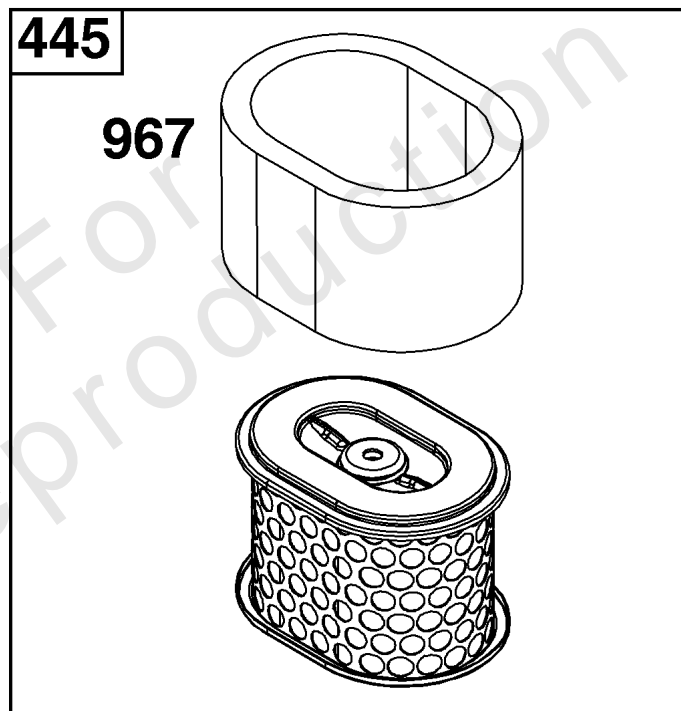

Parts Manual

Mfg. No: 130G32-0184-F1

Model Components	Page
Air Cleaner Group.....	4
Blower Housing Group.....	6
Carburetor Group.....	8
Controls Group.....	10
Crankcase Cover/Sump and Lubrication Group.....	12
Crankshaft Group.....	14
Cylinder Group.....	16
Cylinder Head Group.....	18
Exhaust Group.....	20
Flywheel, Ignition, and Starter Group.....	22
Fuel Supply Group.....	24

Not For
Reproduction

Air Cleaner Group

REF NO	PART NO	QTY	DESCRIPTION
11	590698	1	TUBE, Breather
176	590695	1	SEAL, O-Ring -(Air Cleaner Base)
412	590697	1	NUT -(Air Cleaner Cover)
445	590601	1	FILTER, A/C Cartridge
467	691985	1	KNOB, Air Cleaner Cover
875	590693	1	BASE, Air Cleaner
967	590602	1	FILTER, Pre Cleaner
968	590694	1	COVER, Air Cleaner
971	590643	1	SCREW -(Air Cleaner Base to Carburetor/Throttle Body)

Crankshaft Group

REF NO	PART NO	QTY	DESCRIPTION
16	84007574	1	CRANKSHAFT
25	84002533	1	PISTON ASSEMBLY
25	84004260	1	PISTON ASSEMBLY -(.050" Oversize)
26	592957	1	SET, Ring -(Standard)
26	592958	1	SET, Ring -(.050" Oversize)
27	590664	2	LOCK, Piston Pin
28	590663	1	PIN, Piston
29	84002448	1	ROD, CONNECTING
46	593289	1	CAMSHAFT