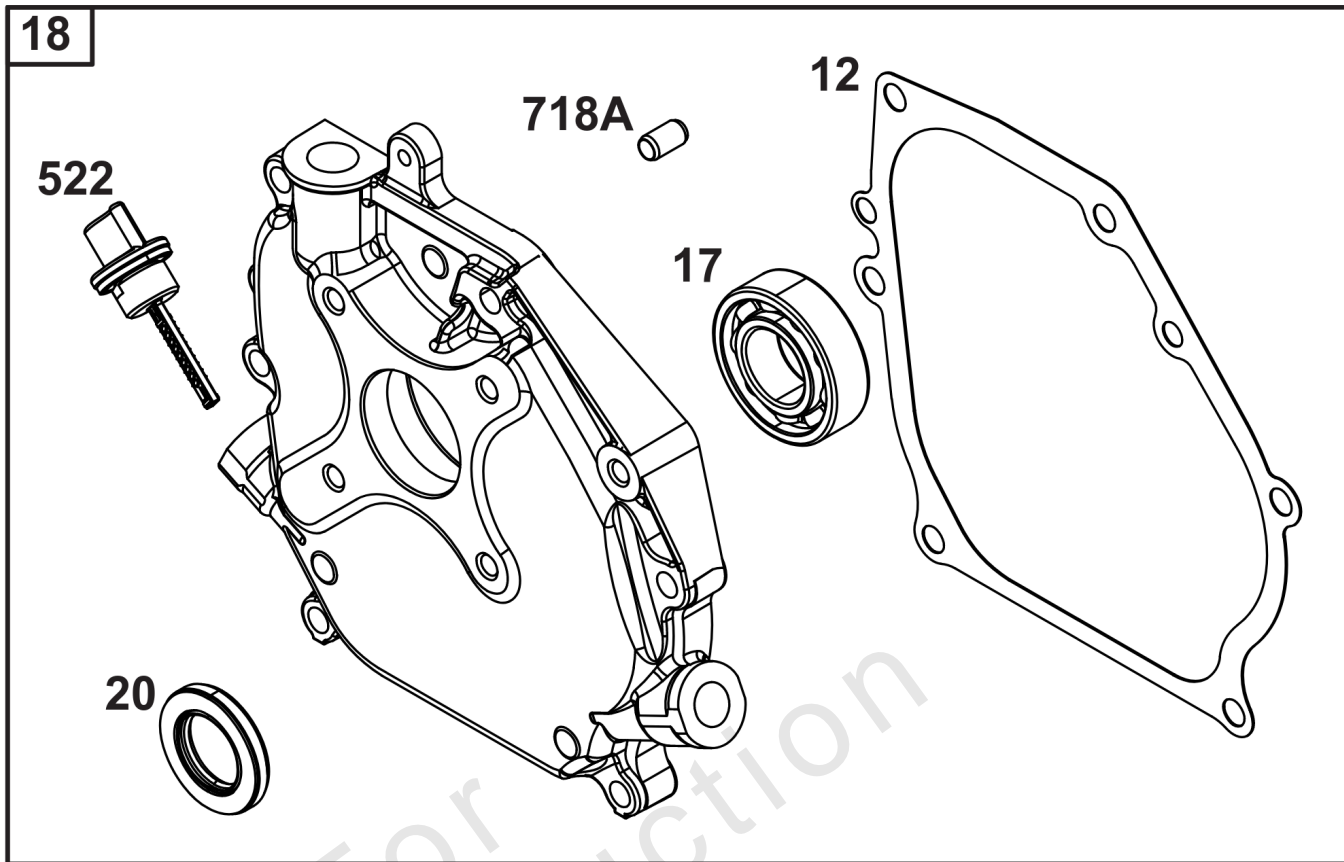

Crankcase Cover/Sump and Lubrication Group

REF NO	PART NO	QTY	DESCRIPTION
3	-----	1	SEAL, Oil -(Part information located in Cylinder Group.)
7	-----	1	GASKET, Cylinder Head -(Part information located in Cylinder Head Group.)
12	590608	1	GASKET, Crankcase
17	-----	1	BEARING, Ball -(Part information located in Cylinder Group.)
18	84002444	1	COVER, CRANKCASE
20	590712	1	SEAL, Oil -(PTO Side)
22	590714	6	SCREW -(Crankcase Cover/Sump)
51	-----	1	GASKET, Intake -(Part information located in Cylinder Head Group.)
51A	-----	1	GASKET, Intake -(Part information located in Cylinder Head Group.)
163	-----	1	GASKET, Air Cleaner -(Part information located in Carburetor Group.)
358	-----	1	GASKET SET, Engine -(Part information located in Cylinder Group.)
522	590716	2	PLUG, Dipstick/Fill
718A	590713	2	PIN, Locating
868	-----	1	SEAL, Valve -(Part information located in Cylinder Head Group.)
883	-----	1	GASKET, Exhaust -(Part information located in Exhaust Group.)
1022	-----	1	GASKET, Rocker Cover -(Part information located in Cylinder Head Group.)