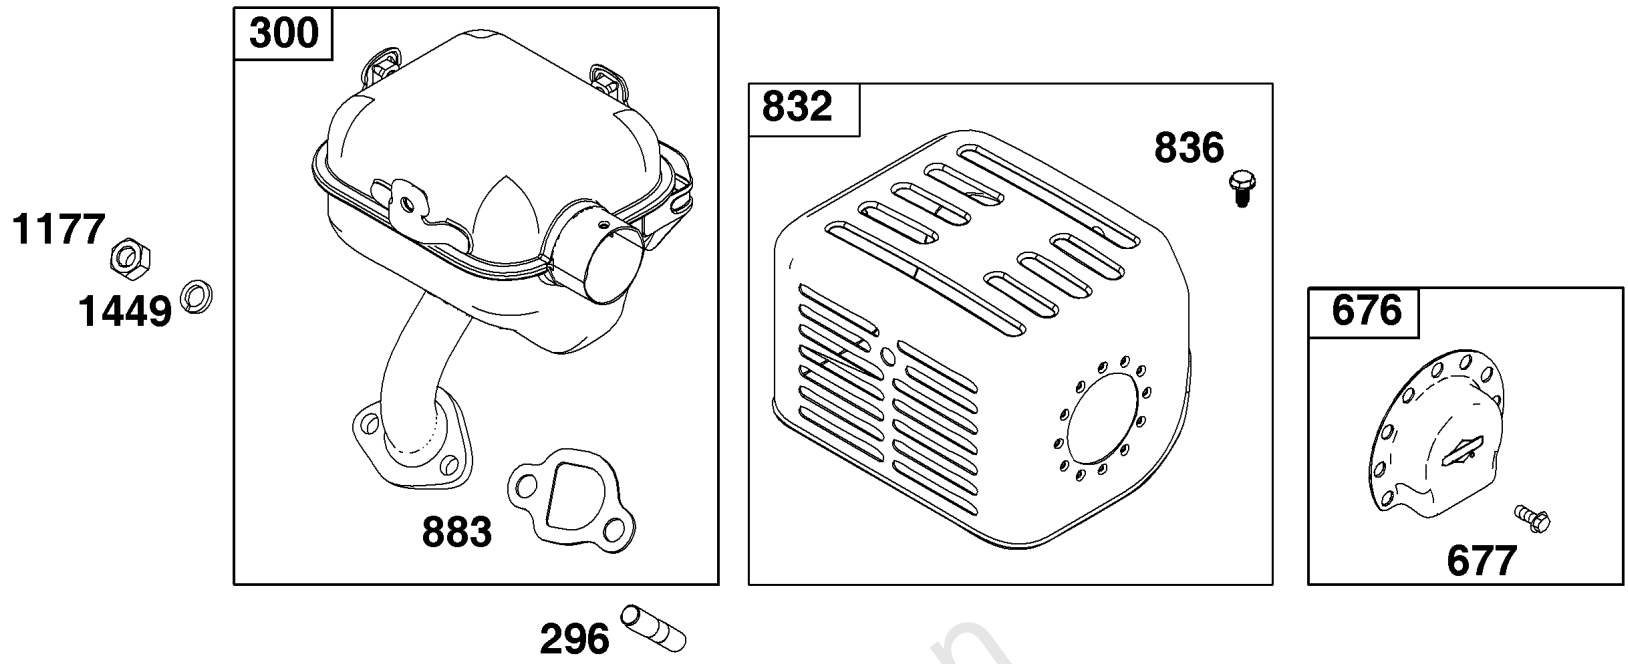

Not For
Reproduction

Exhaust Group

REF NO	PART NO	QTY	DESCRIPTION
296	590631	2	STUD -(Muffler)
300	592861	1	MUFFLER
676	798467	1	DEFLECTOR, Muffler
677	699203	2	SCREW -(Muffler Deflector)
832	592918	1	GUARD, Muffler
836	590683	3	SCREW -(Muffler Guard)
883	591156	1	GASKET, Exhaust
1177	590632	2	NUT -(Muffler)
1449	590633	2	WASHER -(Muffler)

Not For Reproduction