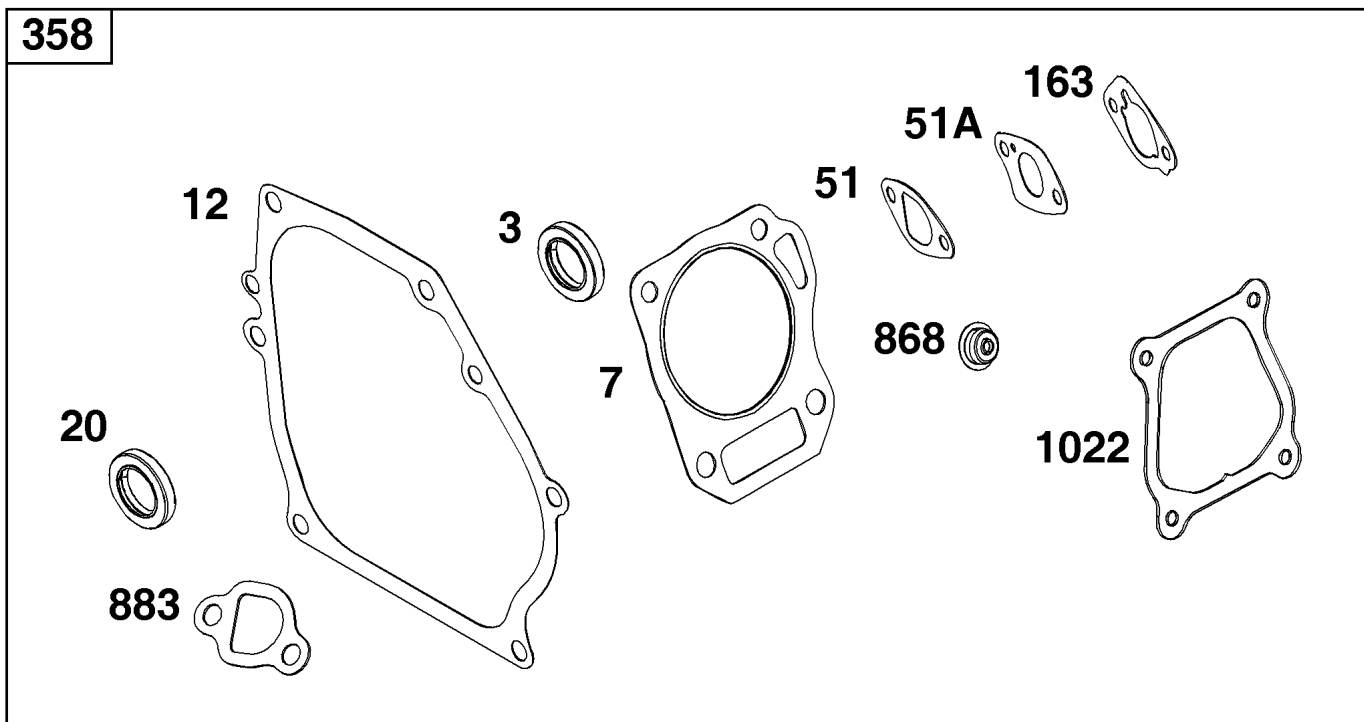

- 614
- 404
- 616

Cylinder Group

REF NO	PART NO	QTY	DESCRIPTION
1	84002436	1	CYLINDER ASSEMBLY
3	590712	1	SEAL, Oil -(Magneto Side)
7	-----	1	GASKET, Cylinder Head -(Part information located in Cylinder Head Group.)
12	-----	1	GASKET, Crankcase -(Part information located in Crankcase Cover/Sump and Lubrication Group.)
15	590678	2	PLUG, Oil Drain
17	590715	1	BEARING, Ball -(Cylinder)
20	-----	1	SEAL, Oil -(Part information located in Crankcase Cover/Sump and Lubrication Group.)
51	-----	1	GASKET, Intake -(Part information located in Cylinder Head Group.)
51A	-----	1	GASKET, Intake -(Part information located in Cylinder Head Group.)
163	-----	1	GASKET, Air Cleaner -(Part information located in Carburetor Group.)
220	590677	1	WASHER -(Governor Gear)
220A	590675	1	WASHER -(Governor Gear)
221	590676	1	CUP, Governor
306	590636	1	SHIELD, Cylinder
307	590683	2	SCREW -(Cylinder Shield)
358	594951	1	GASKET SET, Engine -(Service Kits may include extra parts not specific to this engine.)
404	590669	1	WASHER -(Governor Crank)
614	590670	1	PIN, Cotter
616	590668	1	CRANK, Governor
718	590637	2	PIN, Locating
718A	590713	2	PIN, Locating
868	-----	1	SEAL, Valve -(Part information located in Cylinder Head Group.)
883	-----	1	GASKET, Exhaust -(Part information located in Exhaust Group.)
1022	-----	1	GASKET, Rocker Cover -(Part information located in Cylinder Head Group.)