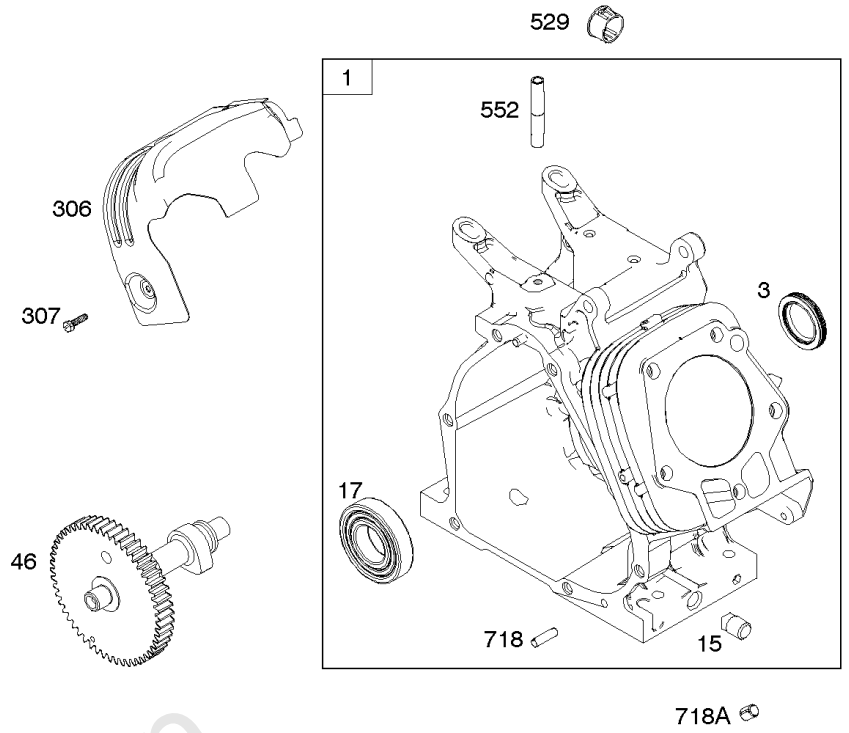

## Camshaft, Crankcase Cover, Crankshaft, Cylinder, Lubrication, Operator's Manual, Piston/

REF NO	PART NO	QTY	DESCRIPTION
1	799046		CYLINDER ASSEMBLY
3	798991		SEAL, Oil -(Magneto Side)
12	798807		GASKET, Crankcase
15	691686		PLUG, Oil Drain
16	796957		CRANKSHAFT
17	798993		BEARING, Ball
17A	798995		BEARING, Ball
18	799084		COVER, Crankcase
20	798991		SEAL, Oil -(PTO Side)
22	798955		SCREW -(Crankcase Cover/Sump)
24	222698S		KEY, Flywheel
25	792117		PISTON ASSEMBLY -(Standard)
25	792144		PISTON ASSEMBLY -(.020 Oversize)
26	792073		SET, Ring -(.020" Oversize)
26	792026		SET, Ring -(Standard)
27	690975		LOCK, Piston Pin
28	696581		PIN, Piston -(Standard)
29	694691		ROD, Connecting
30	694692		DIPPER, Connecting Rod
32	690976		SCREW -(Connecting Rod)
46	795697		CAMSHAFT
170	794833		STUD -(Crankcase Cover/Sump)
219	693578		GEAR, Governor
220	691724		WASHER -(Governor Gear)
306	798992		SHIELD, Cylinder
307	794822		SCREW -(Cylinder Shield)
364A	699947		TERMINAL, Oil Plug
377	690979		KEY, Woodruff -Used After Code Date 11103100
377	798972		KEY, Woodruff -Used Before Code Date 11110100
415	691363		PLUG
522	798503		PLUG, Dipstick/Fill
529	791822		GROMMET
552	694674		BUSHING, Governor Crank
598	799332		SHIM, End Play -(Crankshaft or Camshaft Bearing)
718	690959		PIN, Locating -(Cylinder Head)
718A	695178		PIN, Locating -(Head)
741	691288		GEAR, Timing
742	692564		RETAINER, E Ring
746	694679		GEAR, Idler

1036 EMISSIONS LABEL

1058 OPERATOR'S MANUAL

1319 WARNING LABEL

1319A WARNING LABEL

**Camshaft, Crankcase Cover, Crankshaft, Cylinder, Lubrication, Operator's Manual, Piston/**

REF NO	PART NO	QTY	DESCRIPTION
1036	-----		LABEL, Emissions -(Available From A Briggs & Stratton Authorized Dealer)
1058	279770TRI		MANUAL, Operator's
1058	279770WST		MANUAL, Operator's
1058	279770EST		MANUAL, Operator's
1194	691876		SEAL, O-Ring -(Plug)
1319	794467		LABEL, Warning
1319A	797669		LABEL, Warning