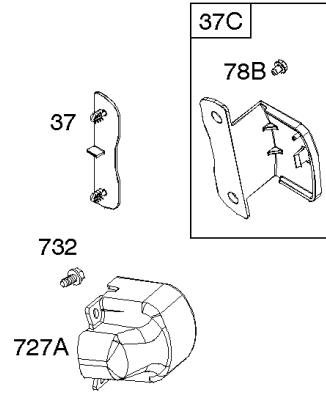

Not For
Reproduction

Blower Housing/Shrouds, Flywheel, Rewind Starter

REF NO	PART NO	QTY	DESCRIPTION
23	594740		FLYWHEEL
37	795715		GUARD, Flywheel -(Snap-on)
37A	699047		GUARD, Flywheel -Used Before Code Date 12080600
37C	591544		GUARD, Flywheel -Used After Code Date 12080500
58	66574		ROPE, Starter -(Cut To Required Length)
60	490652		HANDLE, Starter Rope
65	699228		SCREW -(Rewind Starter)
78A	699205		SCREW -(Flywheel Guard) -Used Before Code Date 12080600
78B	795026		SCREW -(Flywheel Guard) -Used After Code Date 12080500
304	798994		HOUSING, Blower
305	699481		SCREW -(Blower Housing)
332	794824		NUT -(Flywheel)
363	19203		PULLER, Flywheel
455	794867		CUP, Flywheel
608	798825		STARTER, Rewind
727A	697465		COVER, Starter Drive
732	699200		SCREW -(Starter Drive Cover)
1005	794815		FAN, Flywheel
1070	794821		SCREW -(Flywheel Fan)