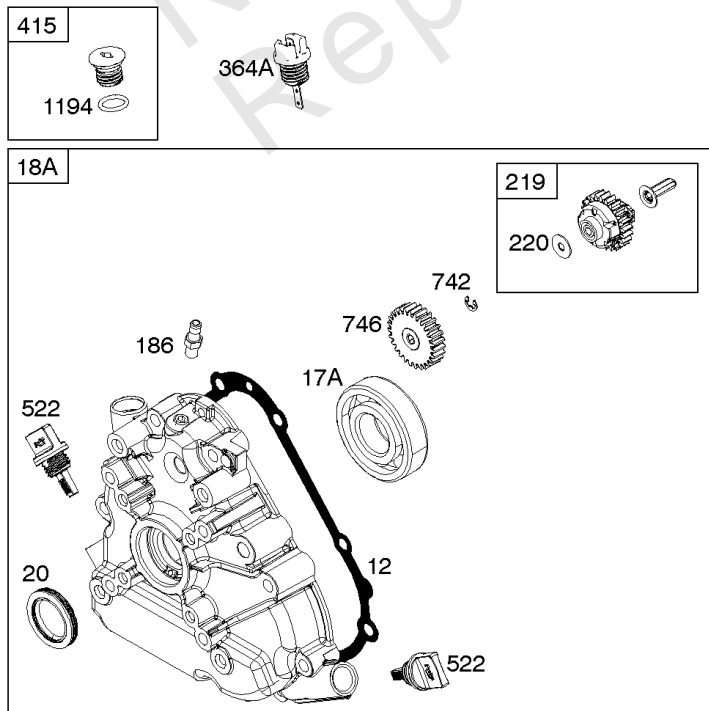

## Camshaft, Crankcase Cover, Crankshaft, Cylinder, Lubrication, Operator's Manual, Piston/

REF NO	PART NO	QTY	DESCRIPTION
1	799046		CYLINDER ASSEMBLY
3	798991		SEAL, Oil -(Magneto Side)
12	798807		GASKET, Crankcase
15	691686		PLUG, Oil Drain
16	796957		CRANKSHAFT
17	798993		BEARING, Ball
17A	798995		BEARING, Ball
18	799084		COVER, Crankcase
20	798991		SEAL, Oil -(PTO Side)
22	798955		SCREW -(Crankcase Cover/Sump)
24	222698S		KEY, Flywheel
25	792117		PISTON ASSEMBLY -(Standard)
25	792144		PISTON ASSEMBLY -(.020 Oversize)
26	792073		SET, Ring -(.020" Oversize)
26	792026		SET, Ring -(Standard)
27	690975		LOCK, Piston Pin
28	696581		PIN, Piston -(Standard)
29	694691		ROD, Connecting
30	694692		DIPPER, Connecting Rod
32	690976		SCREW -(Connecting Rod)
46	795697		CAMSHAFT
170	794833		STUD -(Crankcase Cover/Sump)
219	693578		GEAR, Governor
220	691724		WASHER -(Governor Gear)
306	798992		SHIELD, Cylinder
307	794822		SCREW -(Cylinder Shield)
364A	699947		TERMINAL, Oil Plug
377	690979		KEY, Woodruff -Used After Code Date 11103100
377	798972		KEY, Woodruff -Used Before Code Date 11110100
415	691363		PLUG
522	798503		PLUG, Dipstick/Fill
529	791822		GROMMET
552	694674		BUSHING, Governor Crank
598	799332		SHIM, End Play -(Crankshaft or Camshaft Bearing)
718	690959		PIN, Locating -(Cylinder Head)
718A	695178		PIN, Locating -(Head)
741	691288		GEAR, Timing
742	692564		RETAINER, E Ring
746	694679		GEAR, Idler