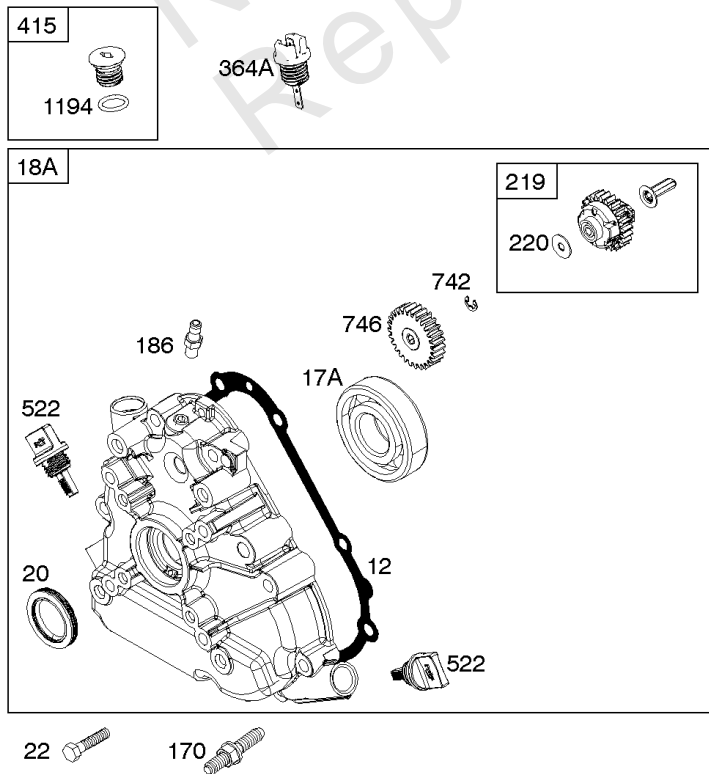

## Camshaft, Crankcase Cover, Crankshaft, Cylinder, Lubrication, Operator's Manual, Piston/

REF NO	PART NO	QTY	DESCRIPTION
1	799046		CYLINDER ASSEMBLY
3	798991		SEAL, Oil -(Magneto Side)
12	798807		GASKET, Crankcase
15	691686		PLUG, Oil Drain
16	796957		CRANKSHAFT
17	798993		BEARING, Ball
17A	798995		BEARING, Ball
18	799084		COVER, Crankcase
20	798991		SEAL, Oil -(PTO Side)
22	798955		SCREW -(Crankcase Cover/Sump)
24	222698S		KEY, Flywheel
25	792117		PISTON ASSEMBLY -(Standard)
25	792144		PISTON ASSEMBLY -(.020 Oversize)
26	792073		SET, Ring -(.020" Oversize)
26	792026		SET, Ring -(Standard)
27	690975		LOCK, Piston Pin
28	696581		PIN, Piston -(Standard)
29	694691		ROD, Connecting
30	694692		DIPPER, Connecting Rod
32	690976		SCREW -(Connecting Rod)
46	795697		CAMSHAFT
170	794833		STUD -(Crankcase Cover/Sump)
219	693578		GEAR, Governor
220	691724		WASHER -(Governor Gear)
306	798992		SHIELD, Cylinder
307	794822		SCREW -(Cylinder Shield)
364A	699947		TERMINAL, Oil Plug
377	690979		KEY, Woodruff -Used After Code Date 11103100
377	798972		KEY, Woodruff -Used Before Code Date 11110100
415	691363		PLUG
522	798503		PLUG, Dipstick/Fill
529	791822		GROMMET
552	694674		BUSHING, Governor Crank
598	799332		SHIM, End Play -(Crankshaft or Camshaft Bearing)
718	690959		PIN, Locating -(Cylinder Head)
718A	695178		PIN, Locating -(Head)
741	691288		GEAR, Timing
742	692564		RETAINER, E Ring
746	694679		GEAR, Idler

1036 EMISSIONS LABEL

1058 OPERATOR'S MANUAL

1319 WARNING LABEL

1319A WARNING LABEL

**Camshaft, Crankcase Cover, Crankshaft, Cylinder, Lubrication, Operator's Manual, Piston/**

REF NO	PART NO	QTY	DESCRIPTION
1036	-----		LABEL, Emissions -(Available From A Briggs & Stratton Authorized Dealer)
1058	279770TRI		MANUAL, Operator's
1058	279770WST		MANUAL, Operator's
1058	279770EST		MANUAL, Operator's
1194	691876		SEAL, O-Ring -(Plug)
1319	794467		LABEL, Warning
1319A	797669		LABEL, Warning