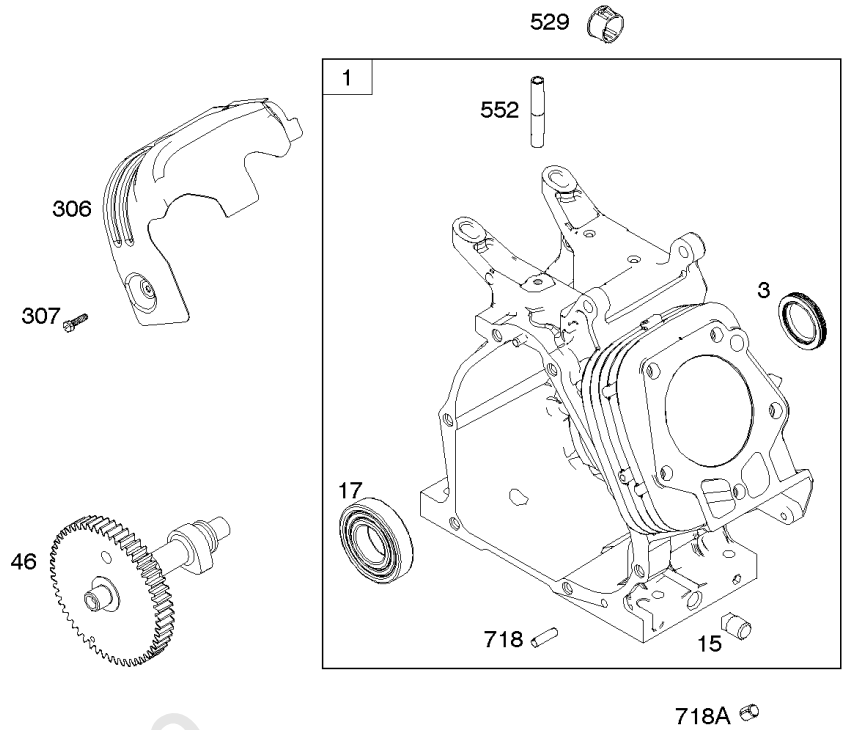

1036 EMISSIONS LABEL

1058 OPERATOR'S MANUAL

1319 WARNING LABEL

1319A WARNING LABEL

Camshaft, Crankcase Cover, Crankshaft, Cylinder, Lubrication, Operator's Manual, Piston/

REF NO	PART NO	QTY	DESCRIPTION
1	799046		CYLINDER ASSEMBLY
3	798991		SEAL, Oil -(Magneto Side)
12	798807		GASKET, Crankcase
15	691686		PLUG, Oil Drain
16	796957		CRANKSHAFT
17	798993		BEARING, Ball
17A	798995		BEARING, Ball
18	799084		COVER, Crankcase
20	798991		SEAL, Oil -(PTO Side)
22	798955		SCREW -(Crankcase Cover/Sump)
24	222698S		KEY, Flywheel
25	792117		PISTON ASSEMBLY -(Standard)
25	792144		PISTON ASSEMBLY -(.020 Oversize)
26	792073		SET, Ring -(.020" Oversize)
26	792026		SET, Ring -(Standard)
27	690975		LOCK, Piston Pin
28	696581		PIN, Piston -(Standard)
29	694691		ROD, Connecting
30	694692		DIPPER, Connecting Rod
32	690976		SCREW -(Connecting Rod)
46	795697		CAMSHAFT
170	794833		STUD -(Crankcase Cover/Sump)
219	693578		GEAR, Governor
220	691724		WASHER -(Governor Gear)
306	798992		SHIELD, Cylinder
307	794822		SCREW -(Cylinder Shield)
364A	699947		TERMINAL, Oil Plug
377	690979		KEY, Woodruff -Used After Code Date 11103100
377	798972		KEY, Woodruff -Used Before Code Date 11110100
415	691363		PLUG
522	798503		PLUG, Dipstick/Fill
529	791822		GROMMET
552	694674		BUSHING, Governor Crank
598	799332		SHIM, End Play -(Crankshaft or Camshaft Bearing)
718	690959		PIN, Locating -(Cylinder Head)
718A	695178		PIN, Locating -(Head)
741	691288		GEAR, Timing
742	692564		RETAINER, E Ring
746	694679		GEAR, Idler