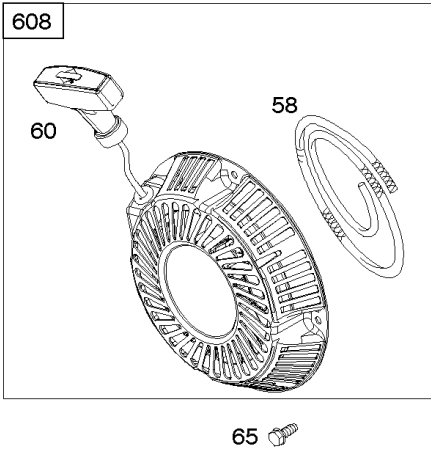

Not For
Reproduction

Blower Housing/Shrouds, Flywheel, Rewind Starter

REF NO	PART NO	QTY	DESCRIPTION
23	594740		FLYWHEEL
37	795715		GUARD, Flywheel -(Snap-on)
37A	699047		GUARD, Flywheel -Used Before Code Date 12080600
37C	591544		GUARD, Flywheel -Used After Code Date 12080500
58	66574		ROPE, Starter -(Cut To Required Length)
60	490652		HANDLE, Starter Rope
65	699228		SCREW -(Rewind Starter)
78A	699205		SCREW -(Flywheel Guard) -Used Before Code Date 12080600
78B	795026		SCREW -(Flywheel Guard) -Used After Code Date 12080500
304	798994		HOUSING, Blower
305	699481		SCREW -(Blower Housing)
332	794824		NUT -(Flywheel)
363	19203		PULLER, Flywheel
455	794867		CUP, Flywheel
608	798825		STARTER, Rewind
727A	697465		COVER, Starter Drive
732	699200		SCREW -(Starter Drive Cover)
1005	794815		FAN, Flywheel
1070	794821		SCREW -(Flywheel Fan)