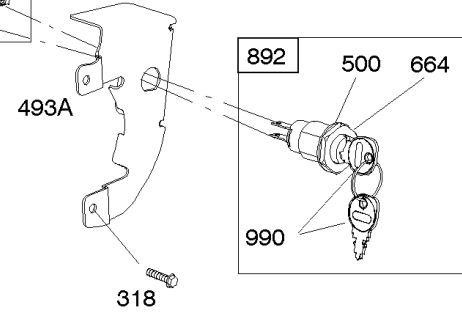

Ignition, Alternator, Electric Starter, Electrical

REF NO	PART NO	QTY	DESCRIPTION
309	695479		MOTOR, Starter
310	690323		BOLT -(Starter Motor)
318	691693		SCREW -(Mounting Bracket)
333	492341		ARMATURE, Magneto -Used Before Code Date 12042300
333	591459		ARMATURE, Magneto -Used After Code Date 12042200
334	699477		SCREW -(Magneto Armature)
356B	594754		WIRE, Stop
364A	699947		TERMINAL, Oil Plug
462	691261		WASHER -(Starter Cable)
474	695730		ALTERNATOR -(3 Amp. DC)
493	691177		BRACKET, Mounting
493A	798803		BRACKET, Mounting
500	691086		WASHER -(Key Switch)
501	797375		REGULATOR
503	691532		STRAP, Starter
510	693699		DRIVE, Starter
513	692024		CLUTCH, Drive
526	690297		SCREW -(Regulator)
577	690795		CABLE, Starter
578	798802		WIRE ASSEMBLY
579	691029		NUT -(Starter Cable)
664	691087		NUT -(Key Switch)
697	795026		SCREW -(Starter Motor) (Drive Cap)
729	799133		CLIP, Wire
729A	594752		CLIP, Wire
783	693713		GEAR, Pinion
799	699691		SCREW -(Oil Sensor)
801	694482		CAP, Drive
802	691286		CAP, End
813	690635		CLAMP
851	493880S		TERMINAL, Spark Plug
892	690646		SWITCH, Key
920	691656		SOLENOID, Starter
990	691959		SET, Key
1051	691265		RING, Retaining
1052A	794805		SENSOR, Oil
1090	691293		RETAINER, Brush
1119	699772		SCREW -(Alternator)