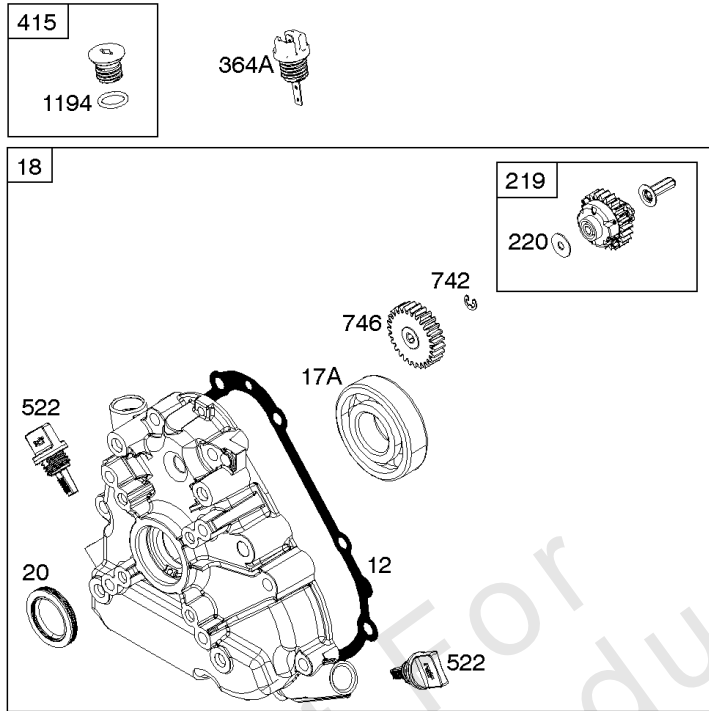

## Camshaft, Crankcase Cover, Crankshaft, Cylinder, Lubrication, Operator's Manual, Piston/

REF NO	PART NO	QTY	DESCRIPTION
1	799046		CYLINDER ASSEMBLY
3	798991		SEAL, Oil -(Magneto Side)
12	798807		GASKET, Crankcase
15	691686		PLUG, Oil Drain
16	796957		CRANKSHAFT
17	798993		BEARING, Ball
17A	798995		BEARING, Ball
18	799084		COVER, Crankcase
20	798991		SEAL, Oil -(PTO Side)
22	798955		SCREW -(Crankcase Cover/Sump)
24	222698S		KEY, Flywheel
25	792117		PISTON ASSEMBLY -(Standard)
25	792144		PISTON ASSEMBLY -(.020 Oversize)
26	792073		SET, Ring -(.020" Oversize)
26	792026		SET, Ring -(Standard)
27	690975		LOCK, Piston Pin
28	696581		PIN, Piston -(Standard)
29	694691		ROD, Connecting
30	694692		DIPPER, Connecting Rod
32	690976		SCREW -(Connecting Rod)
46	795697		CAMSHAFT
170	794833		STUD -(Crankcase Cover/Sump)
219	693578		GEAR, Governor
220	691724		WASHER -(Governor Gear)
306	798992		SHIELD, Cylinder
307	794822		SCREW -(Cylinder Shield)
364A	699947		TERMINAL, Oil Plug
377	690979		KEY, Woodruff -Used After Code Date 11103100
377	798972		KEY, Woodruff -Used Before Code Date 11110100
415	691363		PLUG
522	798503		PLUG, Dipstick/Fill
529	791822		GROMMET
552	694674		BUSHING, Governor Crank
598	799332		SHIM, End Play -(Crankshaft or Camshaft Bearing)
718	690959		PIN, Locating -(Cylinder Head)
718A	695178		PIN, Locating -(Head)
741	691288		GEAR, Timing
742	692564		RETAINER, E Ring
746	694679		GEAR, Idler

1036 EMISSIONS LABEL

1058 OPERATOR'S MANUAL

1319 WARNING LABEL

1319A WARNING LABEL

**Camshaft, Crankcase Cover, Crankshaft, Cylinder, Lubrication, Operator's Manual, Piston/**

REF NO	PART NO	QTY	DESCRIPTION
1036	-----		LABEL, Emissions -(Available From A Briggs & Stratton Authorized Dealer)
1058	279770TRI		MANUAL, Operator's
1058	279770WST		MANUAL, Operator's
1058	279770EST		MANUAL, Operator's
1194	691876		SEAL, O-Ring -(Plug)
1319	794467		LABEL, Warning
1319A	797669		LABEL, Warning