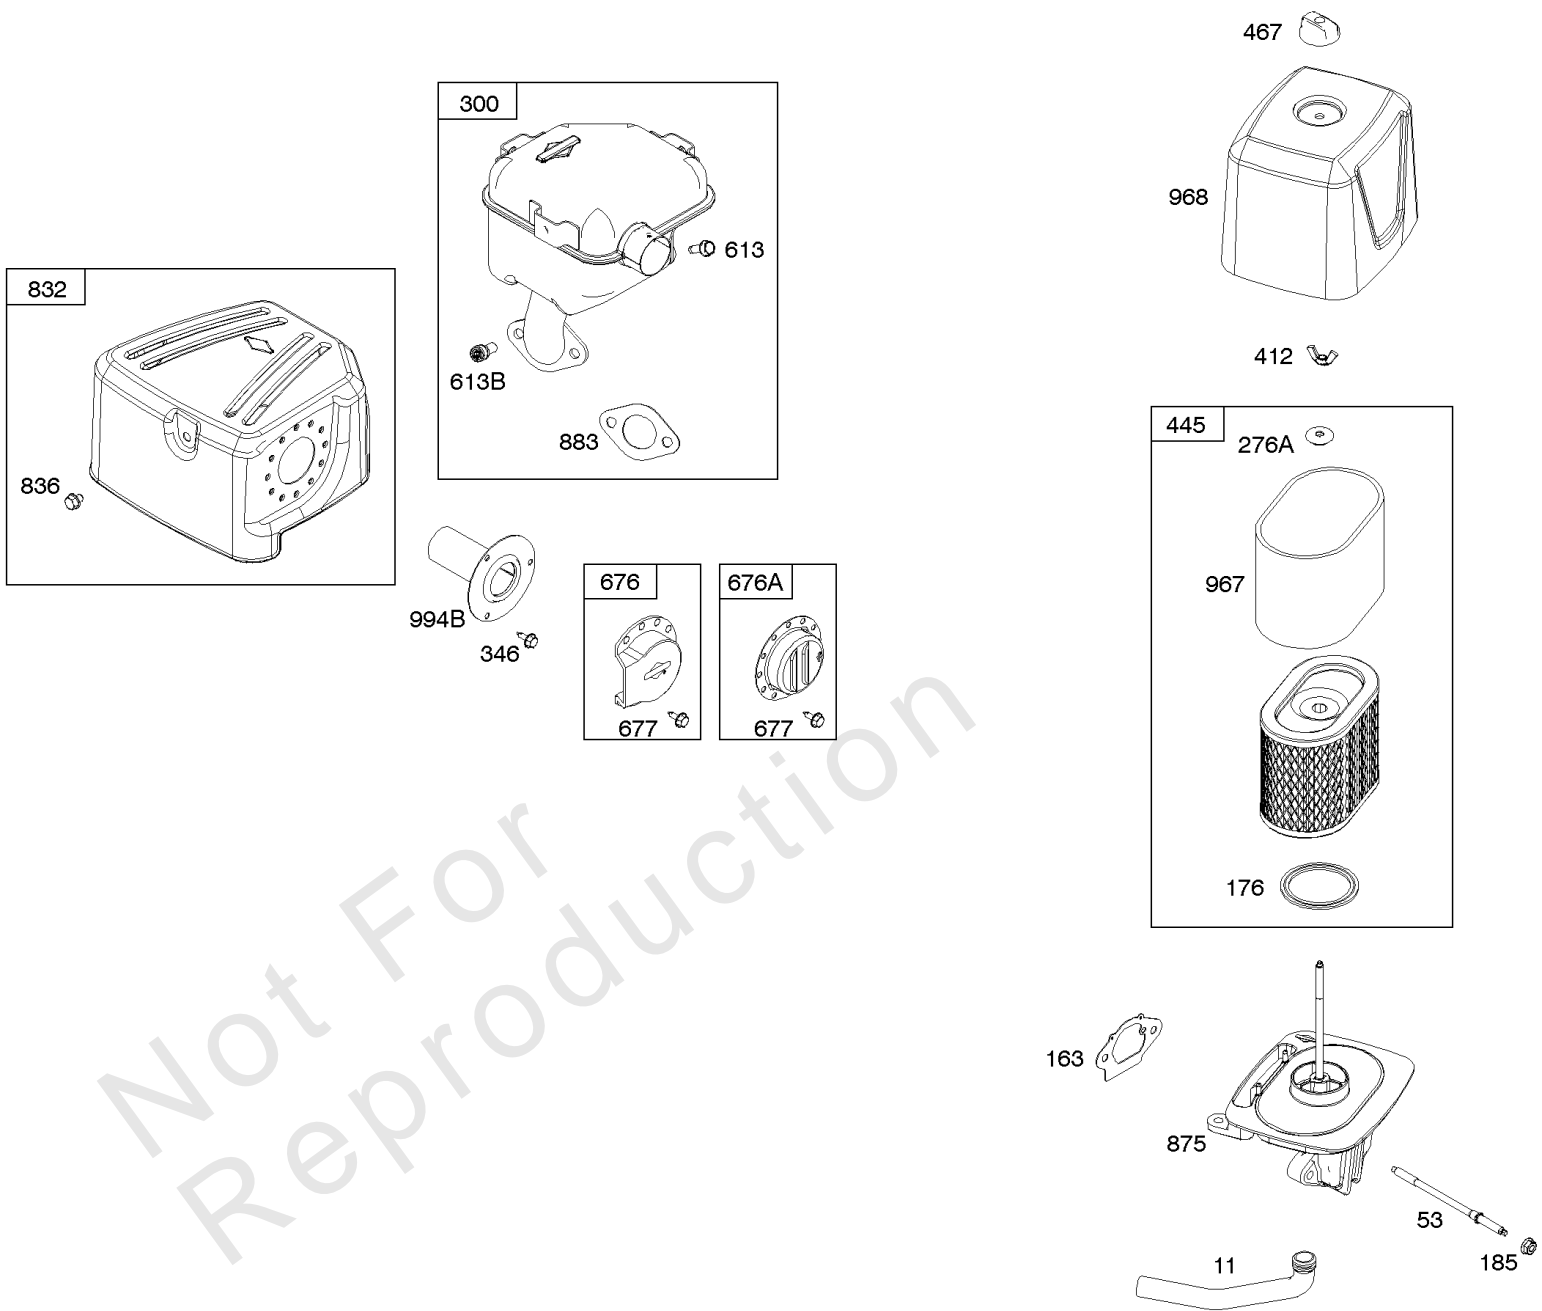

Not For
Reproduction

Air Cleaner, Exhaust System

REF NO	PART NO	QTY	DESCRIPTION
11	798964		TUBE, Breather
53	798988		STUD -(Carburetor)
163	798962		GASKET, Air Cleaner
176	798965		SEAL, O-Ring -(Air Cleaner Base)
185	794838		NUT -(Air Cleaner Base)
186	691764		CONNECTOR, Hose -(Pulse Line)
276A	798505		WASHER, Sealing -(Air Cleaner)
300	593836		MUFFLER
346	794845		SCREW -(Spark Arrestor)
412	793443		NUT -(Air Cleaner Cover)
445	797032		FILTER, A/C Cartridge
467	691985		KNOB, Air Cleaner Cover
613	794846		SCREW -(Muffler)
613B	794844		SCREW -(Muffler)
676	796956		DEFLECTOR, Muffler
676A	795336		DEFLECTOR, Muffler -(Louvered)
677	794845		SCREW -(Muffler Deflector)
832	593835		GUARD, Muffler
836	593834		SCREW -(Muffler Guard)
875	798966		BASE, Air Cleaner
883	695398		GASKET, Exhaust
967	798795		FILTER, Pre Cleaner
968	798963		COVER, Air Cleaner
994B	796399		ARRESTOR, Spark