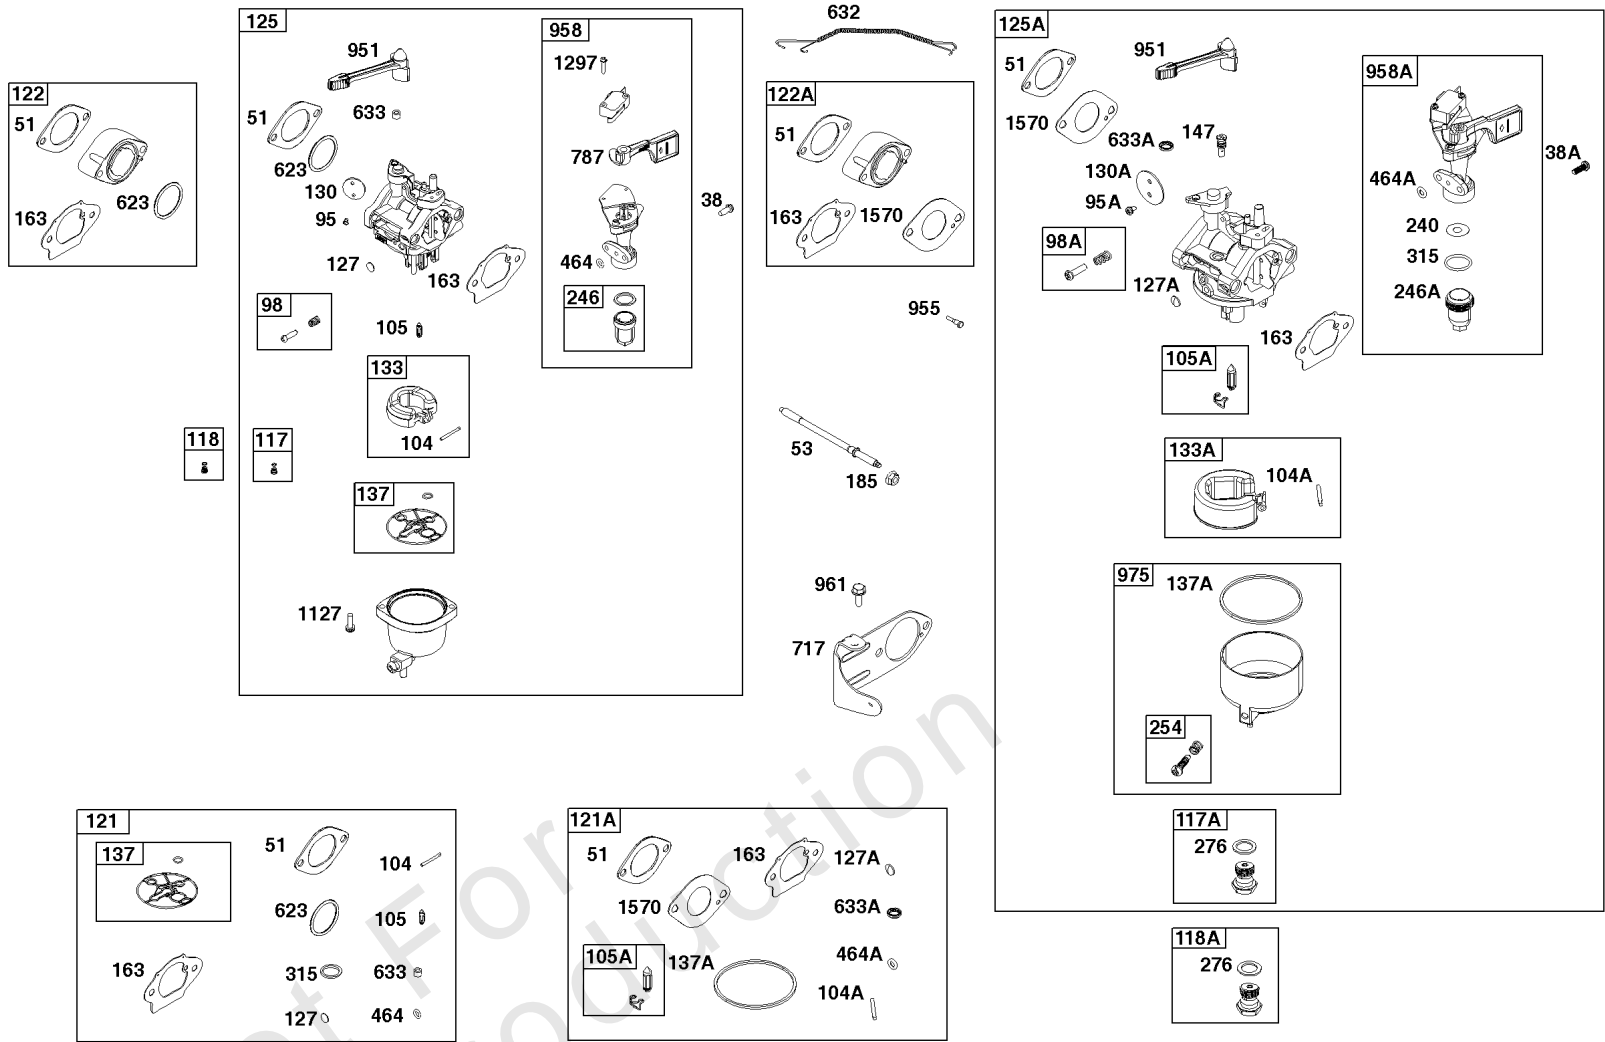

Carburetor Group

REF NO	PART NO	QTY	DESCRIPTION
133	694914	1	FLOAT, Carburetor -Used Before Code Date 18112600
133A	84004490	1	FLOAT, Carburetor -Used After Code Date 18112500
137	799991	1	GASKET, Float Bowl -Used Before Code Date 18112600
137A	84004205	1	GASKET, Float Bowl -Used After Code Date 18112500
147	594872	1	JET, Pilot -Used After Code Date 18112500
163	798962	1	GASKET, Air Cleaner
185	794838	2	NUT -(Air Cleaner Base)
240	597039	1	FILTER, Fuel -Used After Code Date 18112500
246	595153	1	BOWL, Fuel Filter -Used Before Code Date 18112600
246A	597043	1	BOWL, Fuel Filter -Used After Code Date 18112500
254	595322	1	DRAIN, Carburetor Bowl -Used After Code Date 18112500
276	84004488	1	WASHER, Sealing -Used After Code Date 18112500
315	597735	1	GASKET, Fuel Bowl -(Fuel Filter Bowl) -Used After Code Date 18112500
464	698550	1	SEAL, O-Ring -(Fuel Shut-off Valve) -Used Before Code Date 18112600
464A	595320	1	SEAL, O-Ring -(Fuel Shut-off Valve) -Used After Code Date 18112500
623	799051	1	SEAL, O-Ring -(Carburetor Spacer) -Used Before Code Date 18112600
632	-----	1	SPRING/LINK, Mechanical Governor -(Part information located in Controls Group.)
633	690722	1	SEAL, Choke/Throttle Shaft -Used Before Code Date 18112600
633A	84004398	1	SEAL, Choke/Throttle Shaft -Used After Code Date 18112500
717	798989	1	BRACKET, Air Cleaner -Used Before Code Date 18112600
717A	84004868	1	BRACKET, Air Cleaner -Used After Code Date 18112500
787	798635	1	ARM, Lever -Used Before Code Date 18112600
951	798528	1	LEVER, Choke
955	595329	1	PLUG, Carburetor -Used After Code Date 18112500
958	799073	1	VALVE, Fuel Shut Off -Used Before Code Date 18112600
958A	84004839	1	VALVE, Fuel Shut Off -Used After Code Date 18112500
961	699691	1	SCREW -(Air Cleaner Bracket)
975	84004204	1	BOWL, Float -Used After Code Date 18112500
1127	695407	2	SCREW -Used Before Code Date 18112600

Not For Reproduction