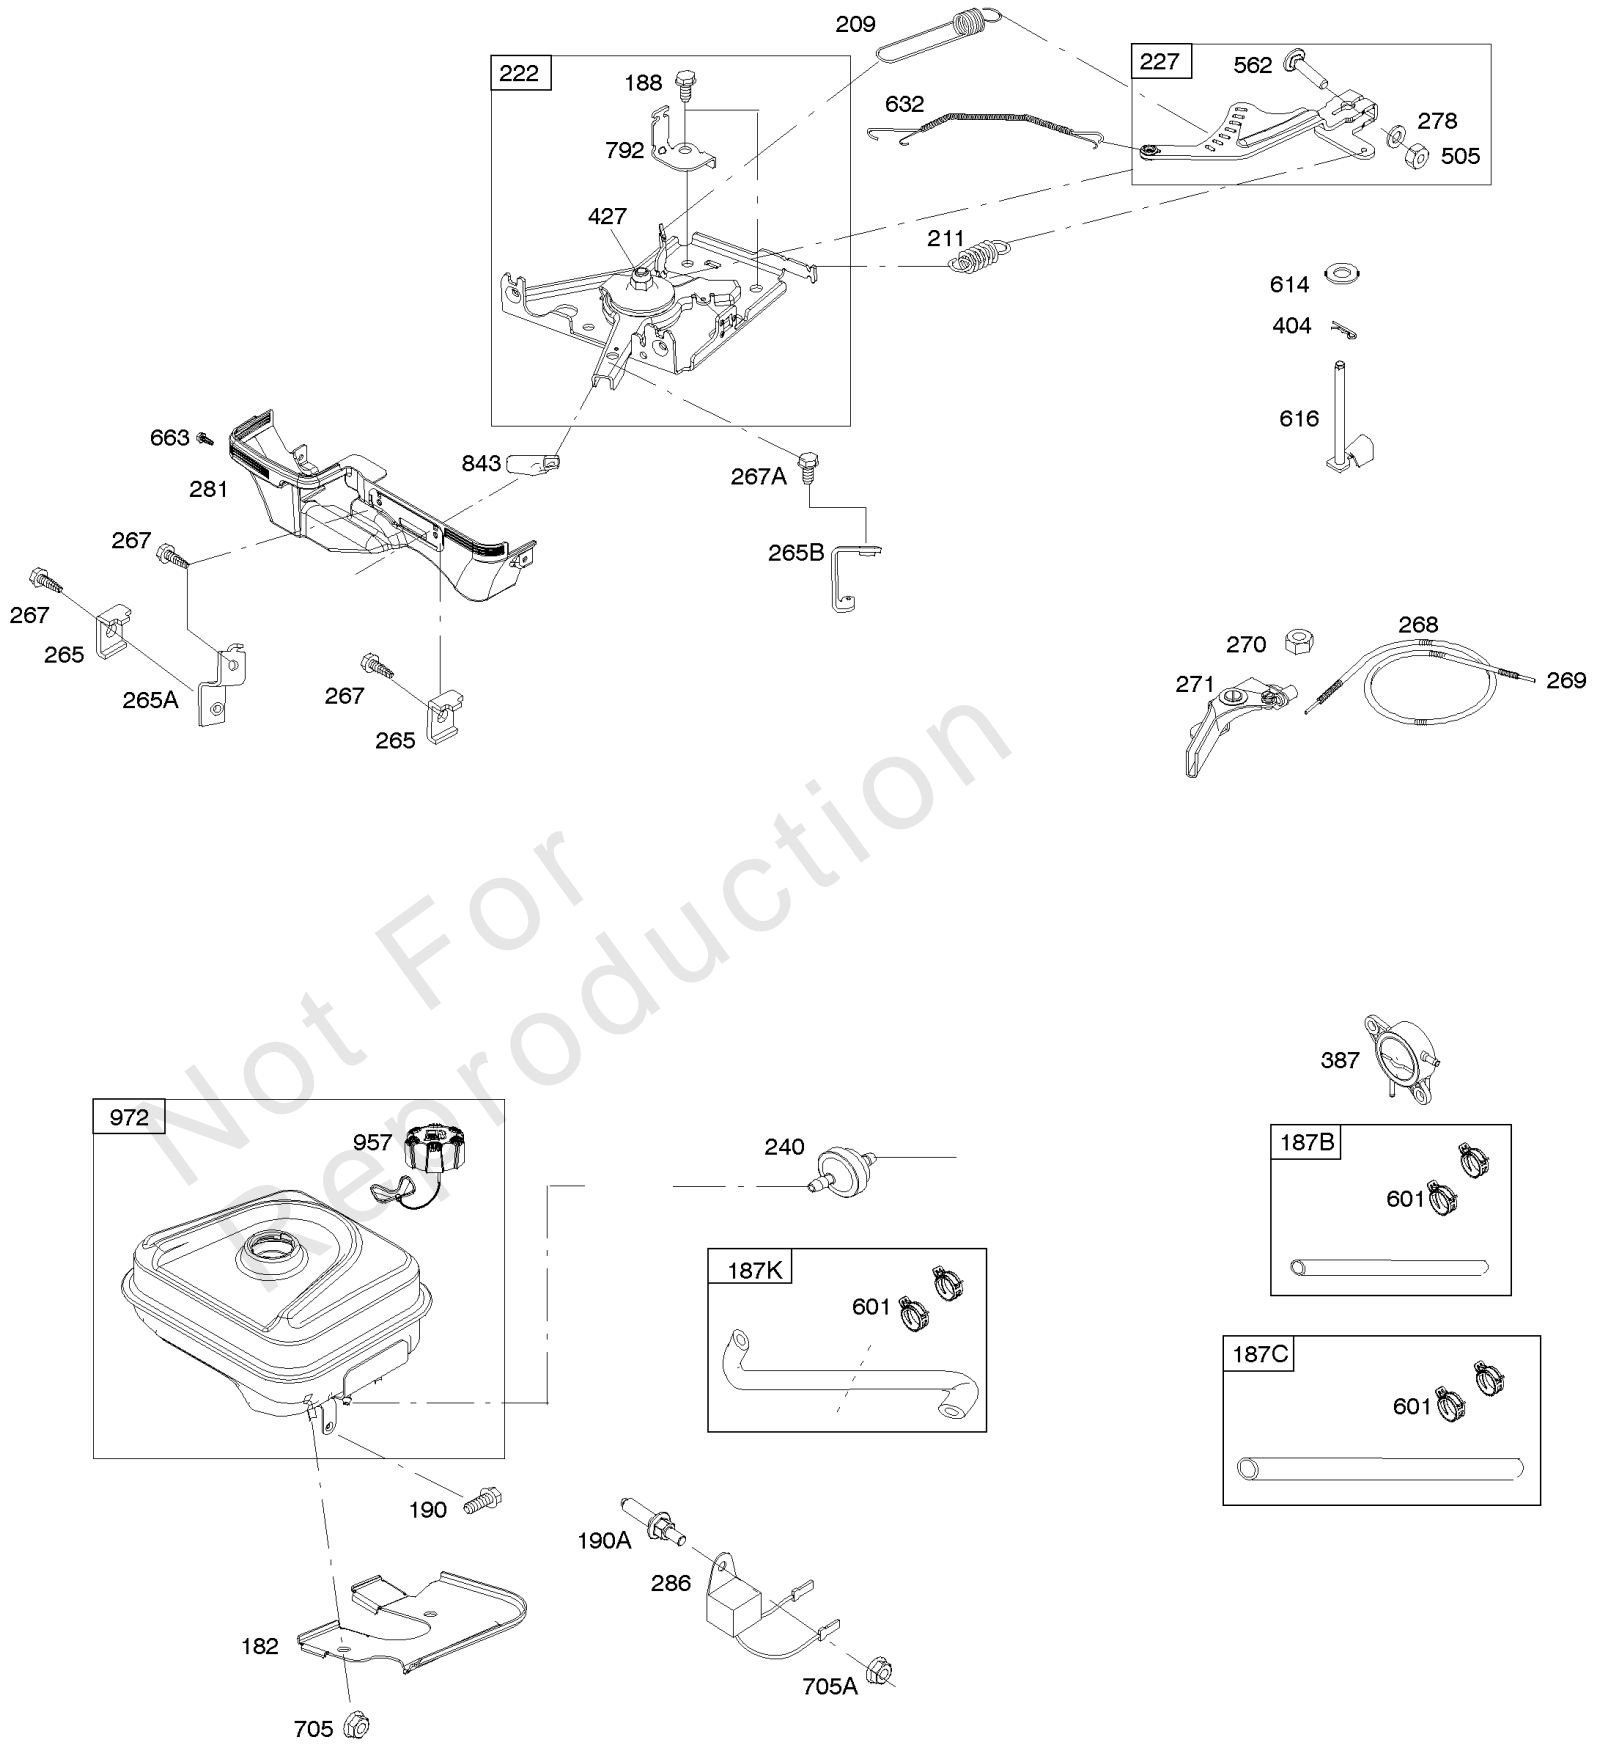

## ***Carburetor Group***

<b>REF NO</b>	<b>PART NO</b>	<b>QTY</b>	<b>DESCRIPTION</b>
1297	798637	2	SCREW -Used Before Code Date 18112600
1570	84005011	1	GASKET, Spacer -Used After Code Date 18112500

Not For Reproduction

## Controls, Fuel Supply, Governor Spring

REF NO	PART NO	QTY	DESCRIPTION
182	799735		BRACKET, Fuel Tank
187B	791766		LINE, Fuel -(Cut To Required Length)
187C	791745		LINE, Fuel -(Cut To Required Length)
187K	799059		LINE, Fuel -(12 Long. Formed Hose)
188	699479		SCREW -(Control Bracket)
190	798496		SCREW -(Fuel Tank)
190A	799725		SCREW -(Fuel Tank) (Used with Oil Sensor Module)
209	799723		SPRING, Governor
211	798960		SPRING, Governed Idle
222	798478		BRACKET, Control
227	799049		LEVER, Governor Control
240	394358S		FILTER, Fuel
265	691024		CLAMP, Casing
265A	591740		CLAMP, Casing
265B	591741		CLAMP, Casing
267	699492		SCREW -(Casing Clamp)
267A	699228		SCREW -(Casing Clamp)
268	691025		CASING, Control Wire -(Cut To Required Length)
269	691026		WIRE, Control -(Cut To Required Length)
270	691027		NUT -(Control Wire Casing)
271	691028		LEVER, Control
278	798196		WASHER -(Governor Control Lever)
281	798961		PANEL, Control
286	594800		MODULE, Oil Sensor -Used After Code Date 15042700
286	798796		MODULE, Oil Sensor -Used Before Code Date 15042800
404	795759		WASHER -(Governor Crank)
427	798458		NUT -(Control Bracket)
505	793515		NUT -(Governor Control Lever)
562	798197		BOLT -(Governor Control Lever)
601	791850		CLAMP, Hose
614	691620		PIN, Cotter -(Governor Crank)
616	795758		CRANK, Governor
632	799083		SPRING/LINK, Mechanical Governor
663	699492		SCREW -(Control Panel)
705	690941		NUT -(Fuel Tank)
705A	794838		NUT -(Fuel Tank) (Used with Oil Sensor Module)