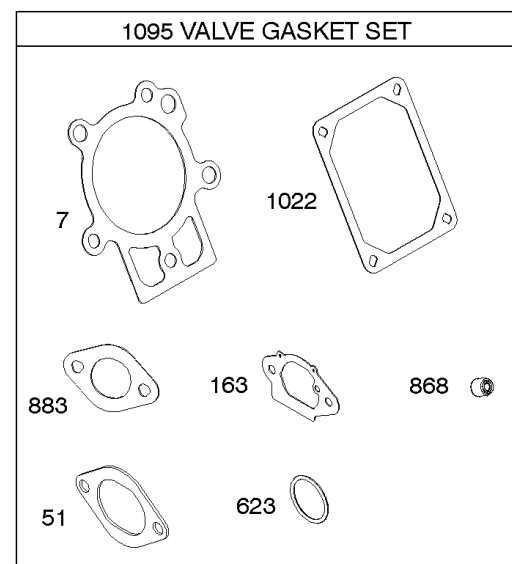

Cylinder Head, Gasket Set - Engine, Gasket Set - Valve

REF NO	PART NO	QTY	DESCRIPTION
3	798991		SEAL, Oil -(Magneto Side)
5	799858		HEAD, Cylinder
7	694872		GASKET, Cylinder Head
12	798807		GASKET, Crankcase
13	794829		SCREW -(Cylinder Head)
20	798991		SEAL, Oil -(PTO Side)
33	697576		VALVE, Exhaust
34	792200		VALVE, Intake
35	694865		SPRING, Valve -(Intake)
36	694865		SPRING, Valve -(Exhaust)
42	499586		KEEPER, Valve
45	690977		TAPPET, Valve
51	590396		GASKET, Intake
163	798962		GASKET, Air Cleaner
176	798965		SEAL, O-Ring -(Air Cleaner Base)
192	690083		ADJUSTER, Rocker Arm
337	691043		PLUG, Spark
337	491055S		PLUG, Spark
358	798800		GASKET SET, Engine
383	19576S		WRENCH, Spark Plug
623	799051		SEAL, O-Ring -(Carburetor Spacer)
635	691909		BOOT, Spark Plug
725	590347		SHIELD, Heat
728	699481		SCREW -(Heat Shield)
798	697890		SCREW -(Rocker Arm)
868	690968		SEAL, Valve
883	695398		GASKET, Exhaust
914	794827		SCREW -(Rocker Cover)
1022	690971		GASKET, Rocker Cover
1023	697691		COVER, Rocker
1026	592673		ROD, Push
1029	690972		ARM, Rocker
1095	798801		GASKET SET, Valve
1100	791959		PIVOT, Rocker Arm