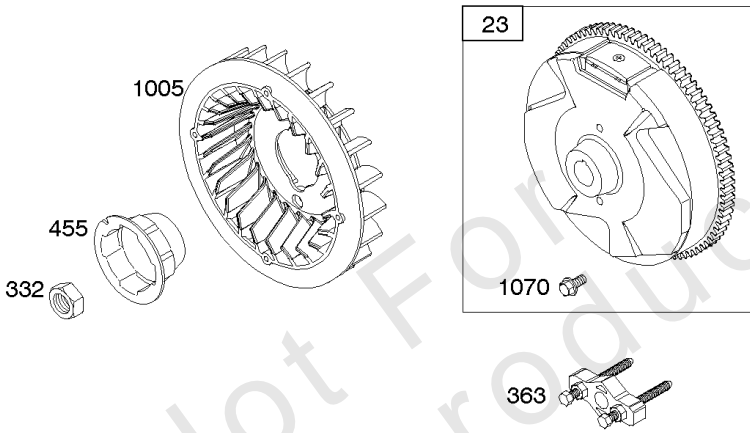

Not For
Reproduction

Blower Housing/Shrouds, Flywheel, Rewind Starter

REF NO	PART NO	QTY	DESCRIPTION
23	594740		FLYWHEEL
37	795715		GUARD, Flywheel -(Snap-on)
37A	699047		GUARD, Flywheel -Used Before Code Date 12080600
37C	591544		GUARD, Flywheel -Used After Code Date 12080500
58	66574		ROPE, Starter -(Cut To Required Length)
60	490652		HANDLE, Starter Rope
65	699228		SCREW -(Rewind Starter)
78A	699205		SCREW -(Flywheel Guard) -Used Before Code Date 12080600
78B	795026		SCREW -(Flywheel Guard) -Used After Code Date 12080500
304	798994		HOUSING, Blower
305	699481		SCREW -(Blower Housing)
332	794824		NUT -(Flywheel)
363	19203		PULLER, Flywheel
455	794867		CUP, Flywheel
608	798825		STARTER, Rewind
727A	697465		COVER, Starter Drive
732	699200		SCREW -(Starter Drive Cover)
1005	794815		FAN, Flywheel
1070	794821		SCREW -(Flywheel Fan)