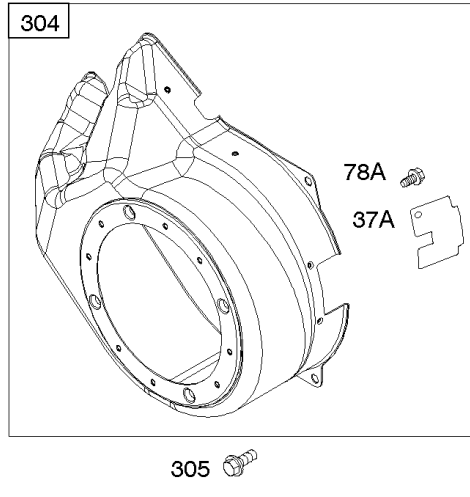

Not For
Reproduction

Blower Housing/Shrouds, Flywheel, Rewind Starter

REF NO	PART NO	QTY	DESCRIPTION
23	594740		FLYWHEEL
37	795715		GUARD, Flywheel -(Snap-on)
37A	699047		GUARD, Flywheel -Used Before Code Date 12080600
37C	591544		GUARD, Flywheel -Used After Code Date 12080500
58	66574		ROPE, Starter -(Cut To Required Length)
60	490652		HANDLE, Starter Rope
65	699228		SCREW -(Rewind Starter)
78A	699205		SCREW -(Flywheel Guard) -Used Before Code Date 12080600
78B	795026		SCREW -(Flywheel Guard) -Used After Code Date 12080500
304	798994		HOUSING, Blower
305	699481		SCREW -(Blower Housing)
332	794824		NUT -(Flywheel)
363	19203		PULLER, Flywheel
455	794867		CUP, Flywheel
608	798825		STARTER, Rewind
727A	697465		COVER, Starter Drive
732	699200		SCREW -(Starter Drive Cover)
1005	794815		FAN, Flywheel
1070	794821		SCREW -(Flywheel Fan)