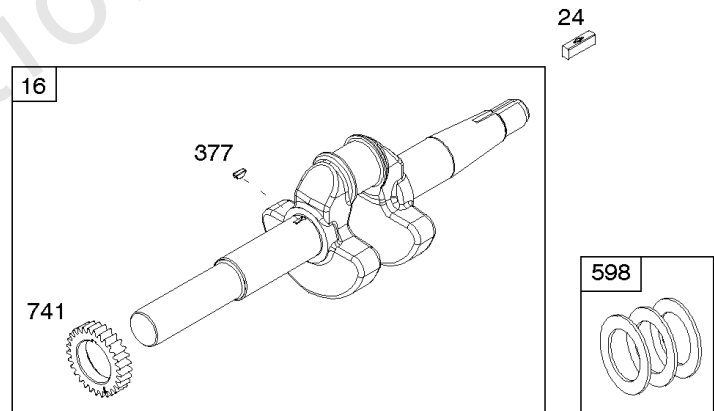

1036 EMISSIONS LABEL

1058 OPERATOR'S MANUAL

1319 WARNING LABEL

1319A WARNING LABEL

Camshaft, Crankcase Cover, Crankshaft, Cylinder, Lubrication, Operator's Manual, Piston/

REF NO	PART NO	QTY	DESCRIPTION
1	799046		CYLINDER ASSEMBLY
3	798991		SEAL, Oil -(Magneto Side)
12	798807		GASKET, Crankcase
15	691686		PLUG, Oil Drain
16	796957		CRANKSHAFT
17	798993		BEARING, Ball
17A	798995		BEARING, Ball
18	799084		COVER, Crankcase
20	798991		SEAL, Oil -(PTO Side)
22	798955		SCREW -(Crankcase Cover/Sump)
24	222698S		KEY, Flywheel
25	792117		PISTON ASSEMBLY -(Standard)
25	792144		PISTON ASSEMBLY -(.020 Oversize)
26	792073		SET, Ring -(.020" Oversize)
26	792026		SET, Ring -(Standard)
27	690975		LOCK, Piston Pin
28	696581		PIN, Piston -(Standard)
29	694691		ROD, Connecting
30	694692		DIPPER, Connecting Rod
32	690976		SCREW -(Connecting Rod)
46	795697		CAMSHAFT
170	794833		STUD -(Crankcase Cover/Sump)
219	693578		GEAR, Governor
220	691724		WASHER -(Governor Gear)
306	798992		SHIELD, Cylinder
307	794822		SCREW -(Cylinder Shield)
364A	699947		TERMINAL, Oil Plug
377	690979		KEY, Woodruff -Used After Code Date 11103100
377	798972		KEY, Woodruff -Used Before Code Date 11110100
415	691363		PLUG
522	798503		PLUG, Dipstick/Fill
529	791822		GROMMET
552	694674		BUSHING, Governor Crank
598	799332		SHIM, End Play -(Crankshaft or Camshaft Bearing)
718	690959		PIN, Locating -(Cylinder Head)
718A	695178		PIN, Locating -(Head)
741	691288		GEAR, Timing
742	692564		RETAINER, E Ring
746	694679		GEAR, Idler