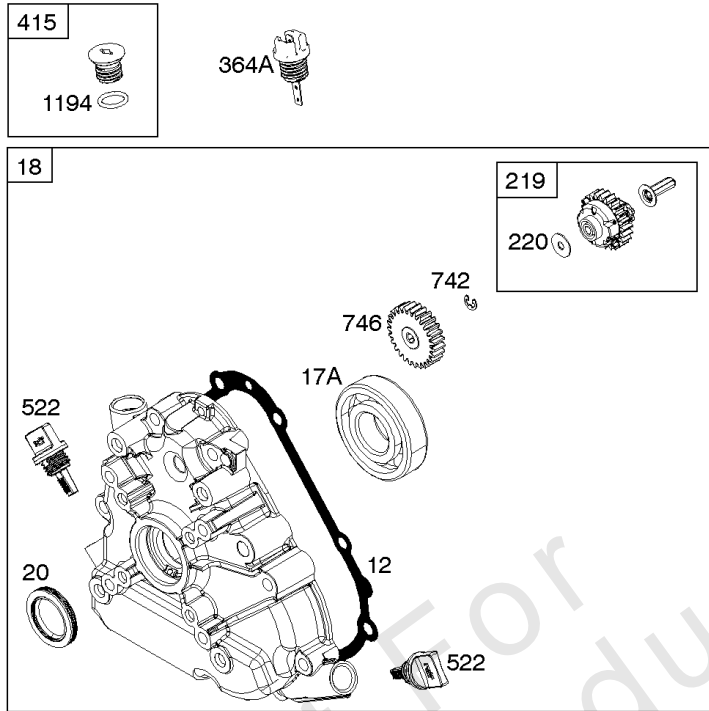

## Camshaft, Crankcase Cover, Crankshaft, Cylinder, Lubrication, Operator's Manual, Piston/

REF NO	PART NO	QTY	DESCRIPTION
1	799046		CYLINDER ASSEMBLY
3	798991		SEAL, Oil -(Magneto Side)
12	798807		GASKET, Crankcase
15	691686		PLUG, Oil Drain
16	796957		CRANKSHAFT
17	798993		BEARING, Ball
17A	798995		BEARING, Ball
18	799084		COVER, Crankcase
20	798991		SEAL, Oil -(PTO Side)
22	798955		SCREW -(Crankcase Cover/Sump)
24	222698S		KEY, Flywheel
25	792117		PISTON ASSEMBLY -(Standard)
25	792144		PISTON ASSEMBLY -(.020 Oversize)
26	792073		SET, Ring -(.020" Oversize)
26	792026		SET, Ring -(Standard)
27	690975		LOCK, Piston Pin
28	696581		PIN, Piston -(Standard)
29	694691		ROD, Connecting
30	694692		DIPPER, Connecting Rod
32	690976		SCREW -(Connecting Rod)
46	795697		CAMSHAFT
170	794833		STUD -(Crankcase Cover/Sump)
219	693578		GEAR, Governor
220	691724		WASHER -(Governor Gear)
306	798992		SHIELD, Cylinder
307	794822		SCREW -(Cylinder Shield)
364A	699947		TERMINAL, Oil Plug
377	690979		KEY, Woodruff -Used After Code Date 11103100
377	798972		KEY, Woodruff -Used Before Code Date 11110100
415	691363		PLUG
522	798503		PLUG, Dipstick/Fill
529	791822		GROMMET
552	694674		BUSHING, Governor Crank
598	799332		SHIM, End Play -(Crankshaft or Camshaft Bearing)
718	690959		PIN, Locating -(Cylinder Head)
718A	695178		PIN, Locating -(Head)
741	691288		GEAR, Timing
742	692564		RETAINER, E Ring
746	694679		GEAR, Idler