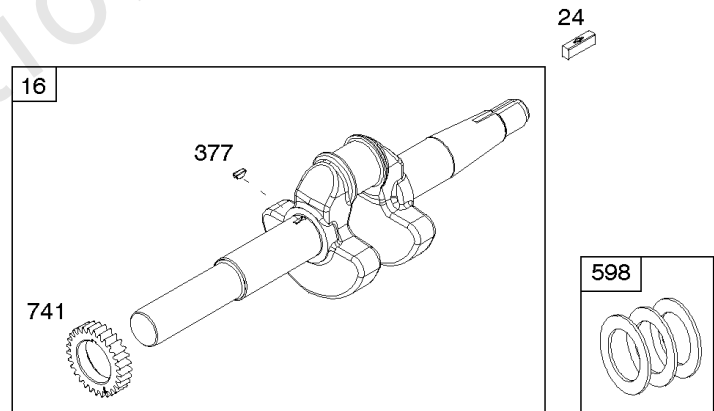

## Camshaft, Crankcase Cover, Crankshaft, Cylinder, Lubrication, Operator's Manual, Piston/

REF NO	PART NO	QTY	DESCRIPTION
1	799046		CYLINDER ASSEMBLY
3	798991		SEAL, Oil -(Magneto Side)
12	798807		GASKET, Crankcase
15	691686		PLUG, Oil Drain
16	796957		CRANKSHAFT
17	798993		BEARING, Ball
17A	798995		BEARING, Ball
18	799084		COVER, Crankcase
20	798991		SEAL, Oil -(PTO Side)
22	798955		SCREW -(Crankcase Cover/Sump)
24	222698S		KEY, Flywheel
25	792117		PISTON ASSEMBLY -(Standard)
25	792144		PISTON ASSEMBLY -(.020 Oversize)
26	792073		SET, Ring -(.020" Oversize)
26	792026		SET, Ring -(Standard)
27	690975		LOCK, Piston Pin
28	696581		PIN, Piston -(Standard)
29	694691		ROD, Connecting
30	694692		DIPPER, Connecting Rod
32	690976		SCREW -(Connecting Rod)
46	795697		CAMSHAFT
170	794833		STUD -(Crankcase Cover/Sump)
219	693578		GEAR, Governor
220	691724		WASHER -(Governor Gear)
306	798992		SHIELD, Cylinder
307	794822		SCREW -(Cylinder Shield)
364A	699947		TERMINAL, Oil Plug
377	690979		KEY, Woodruff -Used After Code Date 11103100
377	798972		KEY, Woodruff -Used Before Code Date 11110100
415	691363		PLUG
522	798503		PLUG, Dipstick/Fill
529	791822		GROMMET
552	694674		BUSHING, Governor Crank
598	799332		SHIM, End Play -(Crankshaft or Camshaft Bearing)
718	690959		PIN, Locating -(Cylinder Head)
718A	695178		PIN, Locating -(Head)
741	691288		GEAR, Timing
742	692564		RETAINER, E Ring
746	694679		GEAR, Idler

1036 EMISSIONS LABEL

1058 OPERATOR'S MANUAL

1319 WARNING LABEL

1319A WARNING LABEL

**Camshaft, Crankcase Cover, Crankshaft, Cylinder, Lubrication, Operator's Manual, Piston/**

REF NO	PART NO	QTY	DESCRIPTION
1036	-----		LABEL, Emissions -(Available From A Briggs & Stratton Authorized Dealer)
1058	279770TRI		MANUAL, Operator's
1058	279770WST		MANUAL, Operator's
1058	279770EST		MANUAL, Operator's
1194	691876		SEAL, O-Ring -(Plug)
1319	794467		LABEL, Warning
1319A	797669		LABEL, Warning