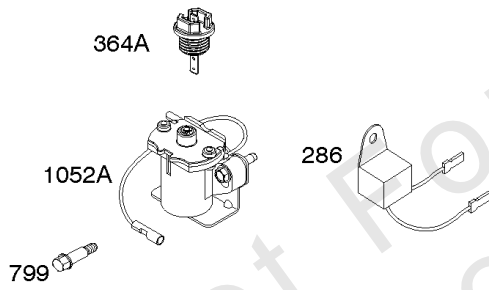

Alternator, Ignition, Motor-Starter

REF NO	PART NO	QTY	DESCRIPTION
286	594800		MODULE, Oil Sensor -Used After Code Date 15042700
286	798796		MODULE, Oil Sensor -Used Before Code Date 15052800
309	695479		MOTOR, Starter
310	690323		BOLT -(Starter Motor)
318	691693		SCREW -(Mounting Bracket)
318A	795026		SCREW -(Mounting Bracket)
333	591459		ARMATURE, Magneto -Used After Code Date 12042200
333	492341		ARMATURE, Magneto -Used Before Code Date 12042300
334	699477		SCREW -(Magneto Armature)
356	695630		WIRE, Stop
356A	799721		WIRE, Stop
364A	699947		TERMINAL, Oil Plug
462	691261		WASHER -(Starter Cable)
474D	695466		ALTERNATOR -(10 AMP)
474E	790320		ALTERNATOR -(20 Amp)
474G	695730		ALTERNATOR -(3 Amp. DC)
493	691177		BRACKET, Mounting
493A	798803		BRACKET, Mounting
493B	699048		BRACKET, Mounting
500	691086		WASHER -(Key Switch)
501	797375		REGULATOR -(10 and 16 Amp Regulated)
501A	790325		REGULATOR -(20 Amp)
503	691532		STRAP, Starter
510	693699		DRIVE, Starter
513	692024		CLUTCH, Drive
526	690297		SCREW -(Regulator) (10-16 Amp Regulated)
526A	690326		SCREW -(Regulator) (20 Amp)
577	690795		CABLE, Starter
578	798802		WIRE ASSEMBLY
578A	692306		WIRE ASSEMBLY
578B	590689		WIRE ASSEMBLY
579	691029		NUT -(Starter Cable)
664	691087		NUT -(Key Switch)
697	795026		SCREW -(Starter Motor) (Drive Cap)
729	799133		CLIP, Wire
783	693713		GEAR, Pinion
799	699691		SCREW -(Oil Sensor)