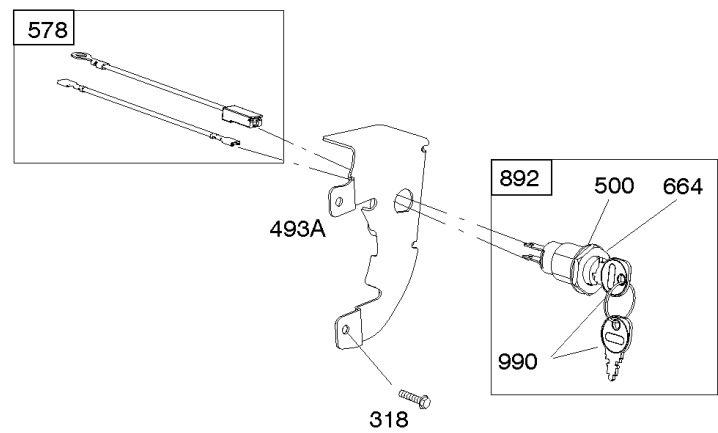

Alternator, Ignition, Motor-Starter

REF NO	PART NO	QTY	DESCRIPTION
801	694482		CAP, Drive
802	691286		CAP, End
813	690635		CLAMP
851	493880S		TERMINAL, Spark Plug
892	690646		SWITCH, Key
920	691656		SOLENOID, Starter
990	691959		SET, Key
1051	691265		RING, Retaining
1052A	794805		SENSOR, Oil -Used After Code Date 14093000
1052A	693805		SENSOR, Oil -Used Before Code Date 14100100
1090	691293		RETAINER, Brush
1119	699772		SCREW -(Alternator)

Not For Reproduction