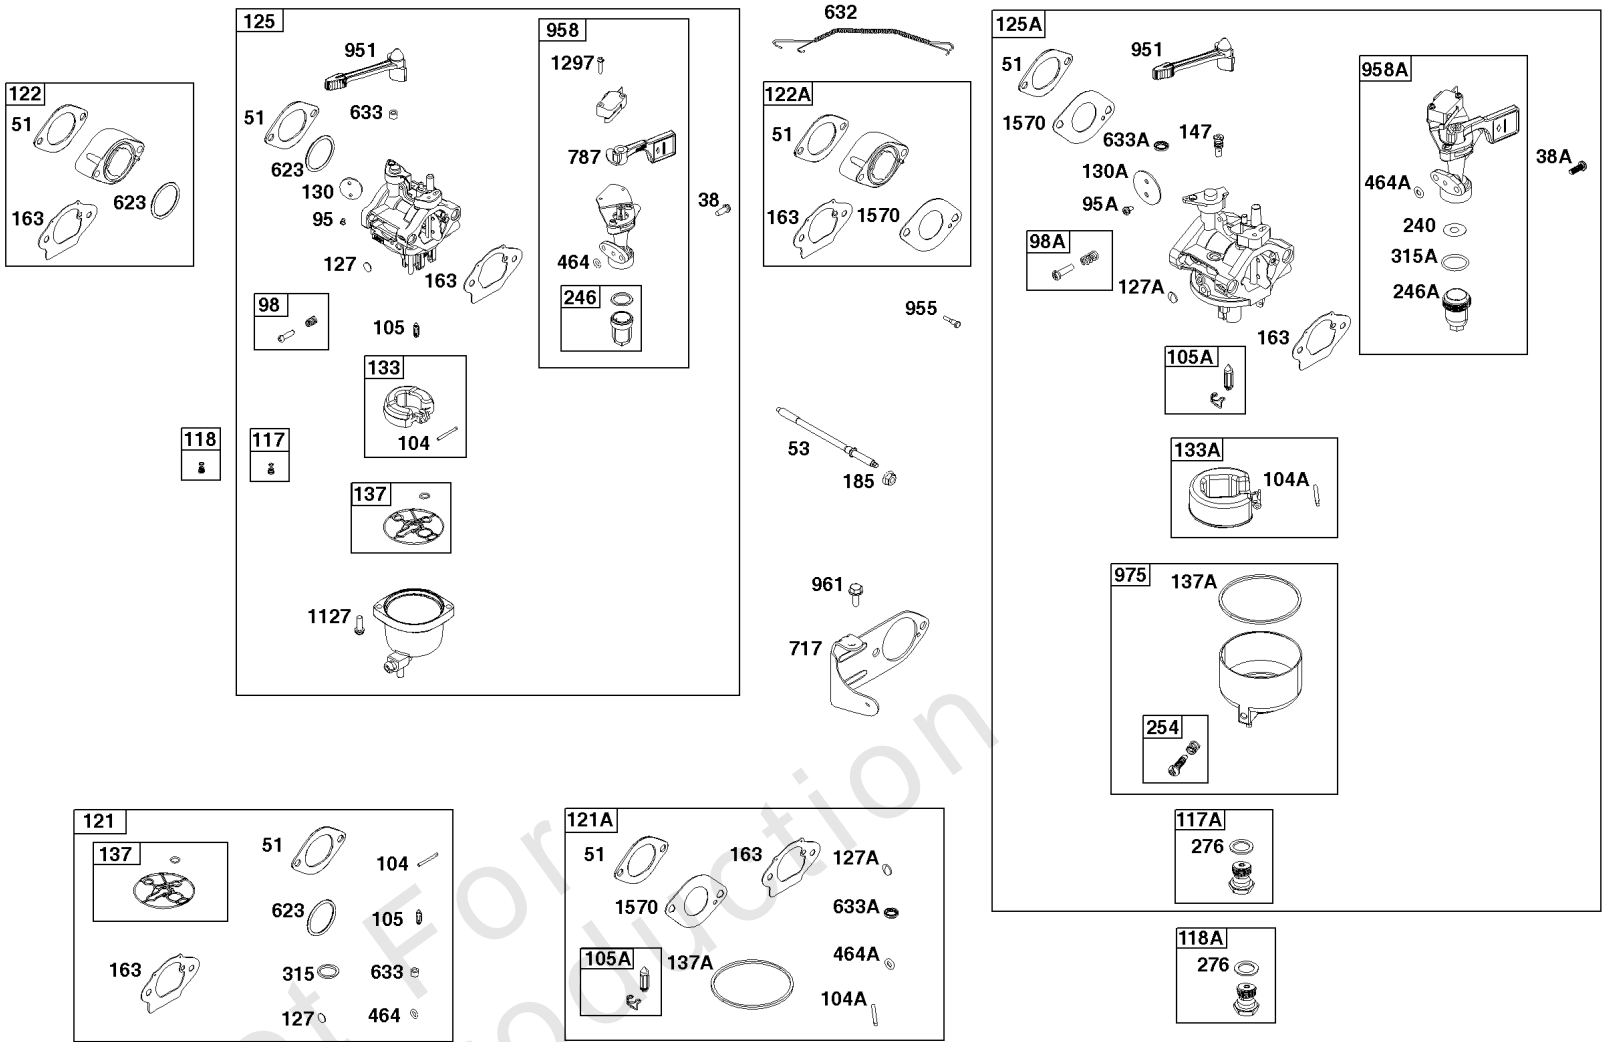

Carburetor Group

REF NO	PART NO	QTY	DESCRIPTION
133	694914	1	FLOAT, Carburetor -Used Before Code Date 18112600
133A	84004490	1	FLOAT, Carburetor -Used After Code Date 18112500
137	799991	1	GASKET, Float Bowl -Used Before Code Date 18112600
137A	84004205	1	GASKET, Float Bowl -Used After Code Date 18112500
147	594872	1	JET, Pilot -Used After Code Date 18112500
163	798962	1	GASKET, Air Cleaner
185	794838	2	NUT -(Air Cleaner Base)
240	597039	1	FILTER, Fuel -Used After Code Date 18112500
246	595153	1	BOWL, Fuel Filter -Used Before Code Date 18112600
246A	597043	1	BOWL, Fuel Filter -Used After Code Date 18112500
254	595322	1	DRAIN, Carburetor Bowl -Used After Code Date 18112500
276	84004488	1	WASHER, Sealing -Used After Code Date 18112500
315	799035	1	SEAL, O-Ring -(Fuel Filter Bowl) -Used Before Code Date 18112600
315A	597735	1	GASKET, Fuel Bowl -(Fuel Filter Bowl) -Used After Code Date 18112500
464	698550	1	SEAL, O-Ring -(Fuel Shut-off Valve) -Used Before Code Date 18112600
464A	595320	1	SEAL, O-Ring -(Fuel Shut-off Valve) -Used After Code Date 18112500
623	799051	1	SEAL, O-Ring -(Carburetor Spacer) -Used Before Code Date 18112600
632	-----	1	SPRING/LINK, Mechanical Governor -(Part information located in Controls Group.)
633	690722	1	SEAL, Choke/Throttle Shaft -Used Before Code Date 18112600
633A	84004398	1	SEAL, Choke/Throttle Shaft -Used After Code Date 18112500
717	798989	1	BRACKET, Air Cleaner -Used Before Code Date 18112600
717	84004868	1	BRACKET, Air Cleaner -Used After Code Date 18112500
787	798635	1	ARM, Lever -Used Before Code Date 18112600
951	798528	1	LEVER, Choke
955	595329	1	PLUG, Carburetor -Used After Code Date 18112500
958	799073	1	VALVE, Fuel Shut Off -Used Before Code Date 18112600
958A	84004839	1	VALVE, Fuel Shut Off -Used After Code Date 18112500
961	699691	1	SCREW -(Air Cleaner Bracket)
975	84004204	1	BOWL, Float -Used After Code Date 18112500