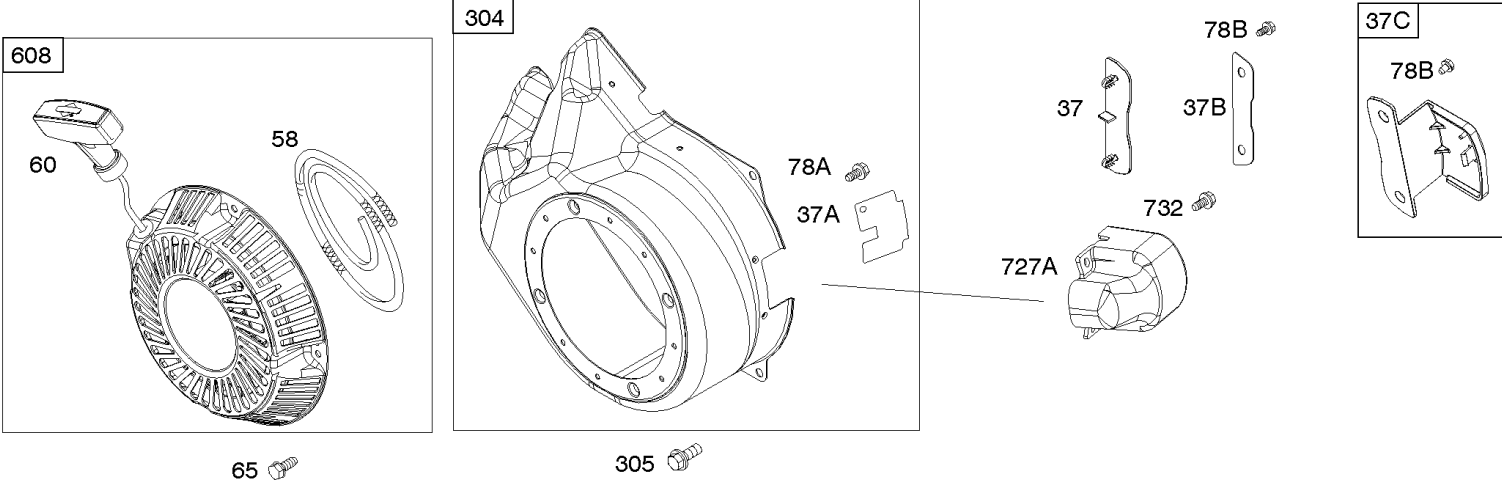

Blower Housing/Shrouds, Flywheel, Rewind Starter

Mfg. No: 19L237-0013-F1

Not For
Reproduction

Blower Housing/Shrouds, Flywheel, Rewind Starter

REF NO	PART NO	QTY	DESCRIPTION
23	794812		FLYWHEEL
37	795715		GUARD, Flywheel -(Snap-on)
37A	699047		GUARD, Flywheel -Used Before Code Date 12080600
37B	790730		GUARD, Flywheel -Used Before Code Date 12080600
37C	591544		GUARD, Flywheel -Used After Code Date 12080500
58	66574		ROPE, Starter -(Cut To Required Length)
60	490652		HANDLE, Starter Rope
65	699228		SCREW -(Rewind Starter)
78A	699205		SCREW -(Flywheel Guard)
78B	795026		SCREW -(Flywheel Guard)
304	798994		HOUSING, Blower
305	699481		SCREW -(Blower Housing)
332	794824		NUT -(Flywheel)
363	19203		PULLER, Flywheel
455	794867		CUP, Flywheel
608	798825		STARTER, Rewind
727A	697465		COVER, Starter Drive
732	699200		SCREW -(Starter Drive Cover)
1005	794815		FAN, Flywheel
1070	794821		SCREW -(Flywheel Fan)