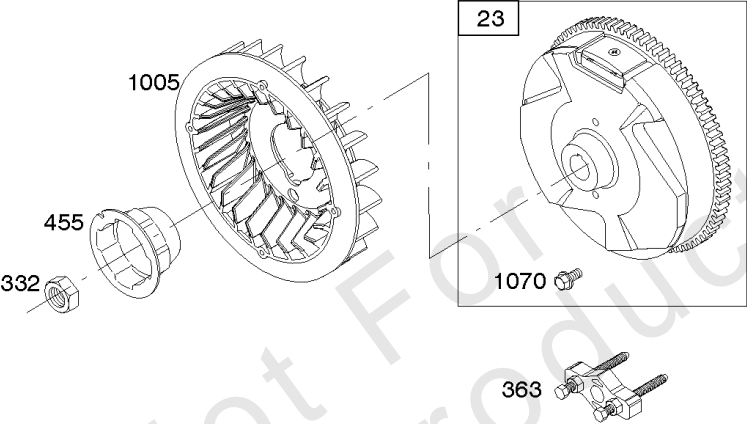

Blower Housing/Shrouds, Flywheel, Rewind Starter

Mfg. No: 19L237-0013-F1

Not For
Reproduction

Blower Housing/Shrouds, Flywheel, Rewind Starter

REF NO	PART NO	QTY	DESCRIPTION
23	794812		FLYWHEEL
37	795715		GUARD, Flywheel -(Snap-on)
37A	699047		GUARD, Flywheel -Used Before Code Date 12080600
37B	790730		GUARD, Flywheel -Used Before Code Date 12080600
37C	591544		GUARD, Flywheel -Used After Code Date 12080500
58	66574		ROPE, Starter -(Cut To Required Length)
60	490652		HANDLE, Starter Rope
65	699228		SCREW -(Rewind Starter)
78A	699205		SCREW -(Flywheel Guard)
78B	795026		SCREW -(Flywheel Guard)
304	798994		HOUSING, Blower
305	699481		SCREW -(Blower Housing)
332	794824		NUT -(Flywheel)
363	19203		PULLER, Flywheel
455	794867		CUP, Flywheel
608	798825		STARTER, Rewind
727A	697465		COVER, Starter Drive
732	699200		SCREW -(Starter Drive Cover)
1005	794815		FAN, Flywheel
1070	794821		SCREW -(Flywheel Fan)