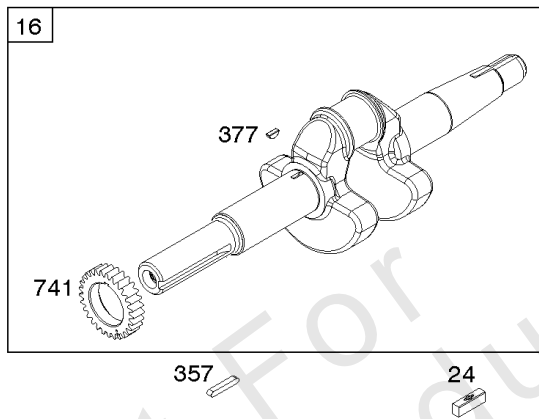

## Camshaft, Crankshaft, Cylinder, Piston/Rings/Connecting Rod, Warning Label

REF NO	PART NO	QTY	DESCRIPTION
1	799046		CYLINDER ASSEMBLY
3	798991		SEAL, Oil -(Magneto Side)
15	691686		PLUG, Oil Drain
16	796957		CRANKSHAFT
17	798993		BEARING, Ball
24	222698S		KEY, Flywheel
25	792117		PISTON ASSEMBLY -(Standard)
25	792144		PISTON ASSEMBLY -(.020 Oversize)
26	792073		SET, Ring -(.020" Oversize)
26	792026		SET, Ring -(Standard)
27	690975		LOCK, Piston Pin
28	696581		PIN, Piston -(Standard)
29	694691		ROD, Connecting
30	694692		DIPPER, Connecting Rod
32	690976		SCREW -(Connecting Rod)
45	690977		TAPPET, Valve
46	795697		CAMSHAFT
306	798992		SHIELD, Cylinder
307	794822		SCREW -(Cylinder Shield)
309	695479		MOTOR, Starter
357	590960		KEY, Drive Pulley
357	591054		KEY, Drive Pulley
377	690979		KEY, Woodruff -Used After Code Date 11103100
377	798972		KEY, Woodruff -Used Before Code Date 11110100
529	791822		GROMMET
552	694674		BUSHING, Governor Crank
718	690959		PIN, Locating -(Cylinder Head)
718A	695178		PIN, Locating -(Head)
741	691288		GEAR, Timing
1026	592673		ROD, Push
1036	-----		LABEL, Emissions -(Available From A Briggs & Stratton Authorized Dealer)
1319	794467		LABEL, Warning
1319A	797669		LABEL, Warning