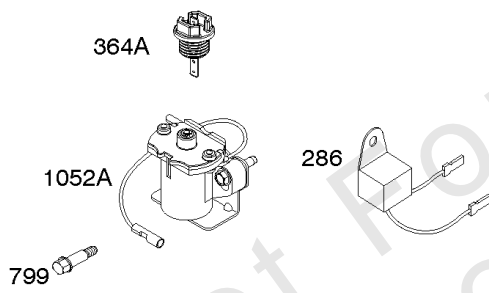

Alternator, Ignition, Motor-Starter

REF NO	PART NO	QTY	DESCRIPTION
801	694482		CAP, Drive
802	691286		CAP, End
813	690635		CLAMP
851	493880S		TERMINAL, Spark Plug
892	690646		SWITCH, Key
920	691656		SOLENOID, Starter
990	691959		SET, Key
1051	691265		RING, Retaining
1052A	794805		SENSOR, Oil -Used After Code Date 14093000
1052A	693805		SENSOR, Oil -Used Before Code Date 14100100
1090	691293		RETAINER, Brush
1119	699772		SCREW -(Alternator)

Not For Reproduction