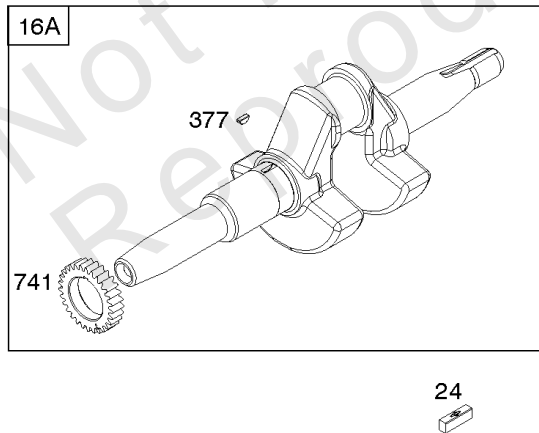

## Camshaft, Crankshaft, Cylinder, Piston/Rings/Connecting Rod, Warning Label

REF NO	PART NO	QTY	DESCRIPTION
1	799046		CYLINDER ASSEMBLY
3	798991		SEAL, Oil -(Magneto Side)
15	691686		PLUG, Oil Drain
16	796957		CRANKSHAFT
17	798993		BEARING, Ball
24	222698S		KEY, Flywheel
25	792117		PISTON ASSEMBLY -(Standard)
25	792144		PISTON ASSEMBLY -(.020 Oversize)
26	792073		SET, Ring -(.020" Oversize)
26	792026		SET, Ring -(Standard)
27	690975		LOCK, Piston Pin
28	696581		PIN, Piston -(Standard)
29	694691		ROD, Connecting
30	694692		DIPPER, Connecting Rod
32	690976		SCREW -(Connecting Rod)
45	690977		TAPPET, Valve
46	795697		CAMSHAFT
306	798992		SHIELD, Cylinder
307	794822		SCREW -(Cylinder Shield)
309	695479		MOTOR, Starter
357	590960		KEY, Drive Pulley
357	591054		KEY, Drive Pulley
377	690979		KEY, Woodruff -Used After Code Date 11103100
377	798972		KEY, Woodruff -Used Before Code Date 11110100
529	791822		GROMMET
552	694674		BUSHING, Governor Crank
718	690959		PIN, Locating -(Cylinder Head)
718A	695178		PIN, Locating -(Head)
741	691288		GEAR, Timing
1026	592673		ROD, Push
1036	-----		LABEL, Emissions -(Available From A Briggs & Stratton Authorized Dealer)
1319	794467		LABEL, Warning
1319A	797669		LABEL, Warning