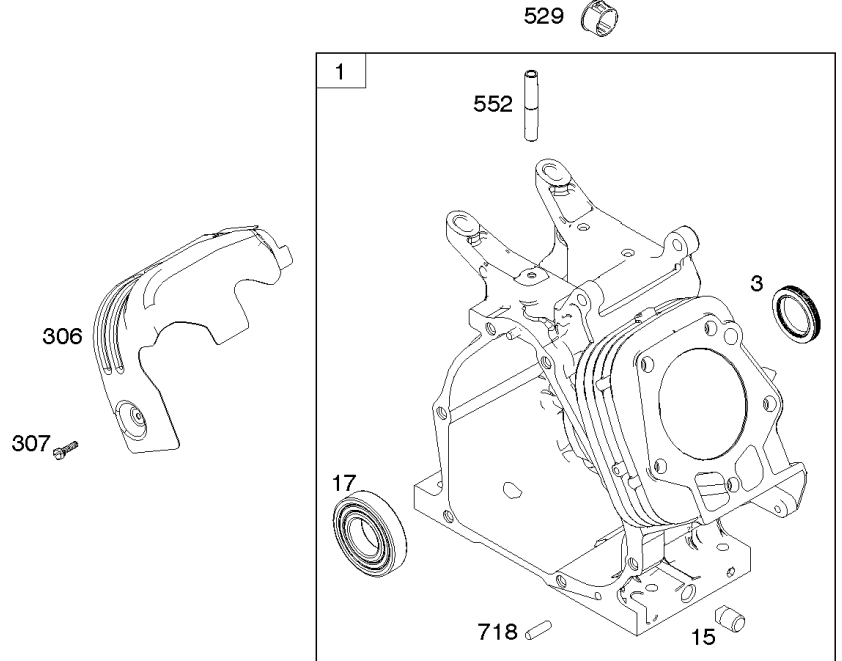

Camshaft, Crankshaft, Cylinder, Piston/Rings/Connecting Rod, Warning Label

Mfg. No: 19L237-0013-F1

- 1036 EMISSIONS LABEL
- 1319 WARNING LABEL
- 1319A WARNING LABEL

Camshaft, Crankshaft, Cylinder, Piston/Rings/Connecting Rod, Warning Label

REF NO	PART NO	QTY	DESCRIPTION
1	799046		CYLINDER ASSEMBLY
3	798991		SEAL, Oil -(Magneto Side)
15	691686		PLUG, Oil Drain
16	796957		CRANKSHAFT
17	798993		BEARING, Ball
24	222698S		KEY, Flywheel
25	792117		PISTON ASSEMBLY -(Standard)
25	792144		PISTON ASSEMBLY -(.020 Oversize)
26	792073		SET, Ring -(.020" Oversize)
26	792026		SET, Ring -(Standard)
27	690975		LOCK, Piston Pin
28	696581		PIN, Piston -(Standard)
29	694691		ROD, Connecting
30	694692		DIPPER, Connecting Rod
32	690976		SCREW -(Connecting Rod)
45	690977		TAPPET, Valve
46	795697		CAMSHAFT
306	798992		SHIELD, Cylinder
307	794822		SCREW -(Cylinder Shield)
309	695479		MOTOR, Starter
357	590960		KEY, Drive Pulley
357	591054		KEY, Drive Pulley
377	690979		KEY, Woodruff -Used After Code Date 11103100
377	798972		KEY, Woodruff -Used Before Code Date 11110100
529	791822		GROMMET
552	694674		BUSHING, Governor Crank
718	690959		PIN, Locating -(Cylinder Head)
718A	695178		PIN, Locating -(Head)
741	691288		GEAR, Timing
1026	592673		ROD, Push
1036	-----		LABEL, Emissions -(Available From A Briggs & Stratton Authorized Dealer)
1319	794467		LABEL, Warning
1319A	797669		LABEL, Warning