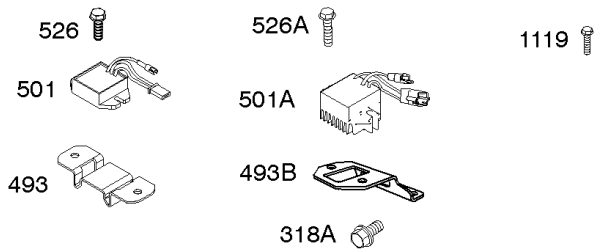

## Alternator, Ignition, Motor-Starter

REF NO	PART NO	QTY	DESCRIPTION
286	594800		MODULE, Oil Sensor -Used After Code Date 15042700
286	798796		MODULE, Oil Sensor -Used Before Code Date 15052800
309	695479		MOTOR, Starter
310	690323		BOLT -(Starter Motor)
318	691693		SCREW -(Mounting Bracket)
318A	795026		SCREW -(Mounting Bracket)
333	591459		ARMATURE, Magneto -Used After Code Date 12042200
333	492341		ARMATURE, Magneto -Used Before Code Date 12042300
334	699477		SCREW -(Magneto Armature)
356	695630		WIRE, Stop
356A	799721		WIRE, Stop
364A	699947		TERMINAL, Oil Plug
462	691261		WASHER -(Starter Cable)
474D	695466		ALTERNATOR -(10 AMP)
474E	790320		ALTERNATOR -(20 Amp)
474G	695730		ALTERNATOR -(3 Amp. DC)
493	691177		BRACKET, Mounting
493A	798803		BRACKET, Mounting
493B	699048		BRACKET, Mounting
500	691086		WASHER -(Key Switch)
501	797375		REGULATOR -(10 and 16 Amp Regulated)
501A	790325		REGULATOR -(20 Amp)
503	691532		STRAP, Starter
510	693699		DRIVE, Starter
513	692024		CLUTCH, Drive
526	690297		SCREW -(Regulator) (10-16 Amp Regulated)
526A	690326		SCREW -(Regulator) (20 Amp)
577	690795		CABLE, Starter
578	798802		WIRE ASSEMBLY
578A	692306		WIRE ASSEMBLY
578B	590689		WIRE ASSEMBLY
579	691029		NUT -(Starter Cable)
664	691087		NUT -(Key Switch)
697	795026		SCREW -(Starter Motor) (Drive Cap)
729	799133		CLIP, Wire
783	693713		GEAR, Pinion
799	699691		SCREW -(Oil Sensor)