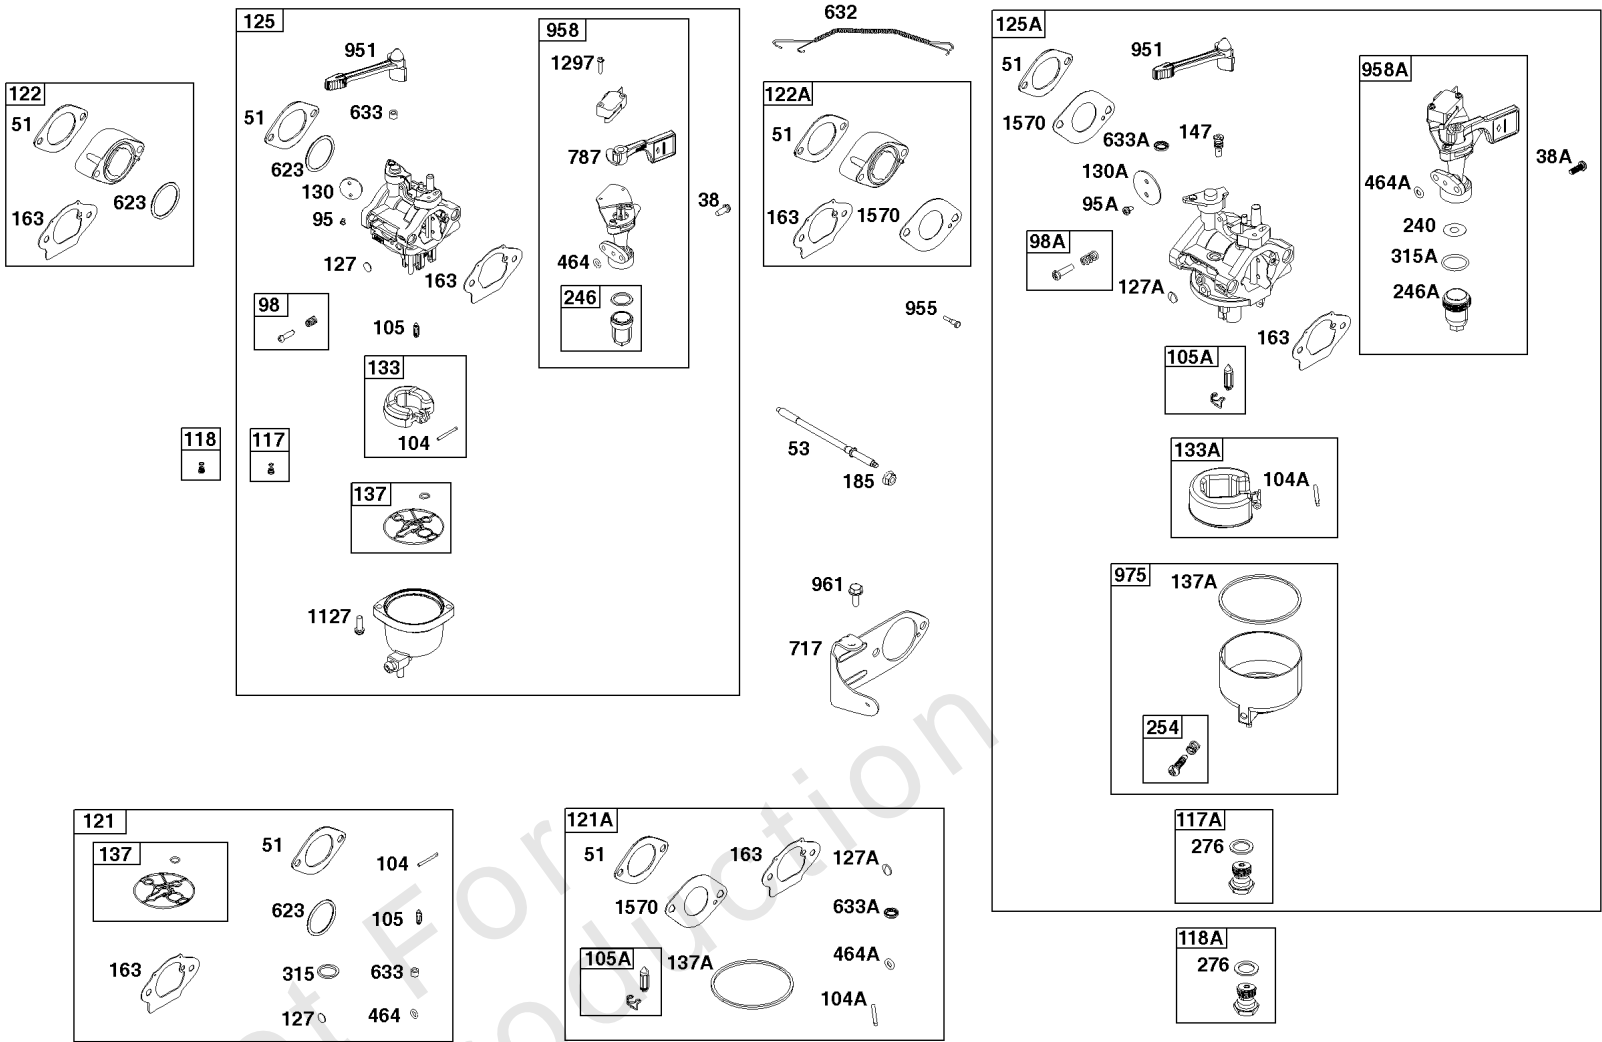

# Camshaft, Crankshaft, Cylinder, Piston/Rings/Connecting Rod, Warning Label

Mfg. No: 19L237-0013-F1

- 1036 EMISSIONS LABEL
- 1319 WARNING LABEL
- 1319A WARNING LABEL

## Camshaft, Crankshaft, Cylinder, Piston/Rings/Connecting Rod, Warning Label

REF NO	PART NO	QTY	DESCRIPTION
1	799046		CYLINDER ASSEMBLY
3	798991		SEAL, Oil -(Magneto Side)
15	691686		PLUG, Oil Drain
16	796957		CRANKSHAFT
17	798993		BEARING, Ball
24	222698S		KEY, Flywheel
25	792117		PISTON ASSEMBLY -(Standard)
25	792144		PISTON ASSEMBLY -(.020 Oversize)
26	792073		SET, Ring -(.020" Oversize)
26	792026		SET, Ring -(Standard)
27	690975		LOCK, Piston Pin
28	696581		PIN, Piston -(Standard)
29	694691		ROD, Connecting
30	694692		DIPPER, Connecting Rod
32	690976		SCREW -(Connecting Rod)
45	690977		TAPPET, Valve
46	795697		CAMSHAFT
306	798992		SHIELD, Cylinder
307	794822		SCREW -(Cylinder Shield)
309	695479		MOTOR, Starter
357	590960		KEY, Drive Pulley
357	591054		KEY, Drive Pulley
377	690979		KEY, Woodruff -Used After Code Date 11103100
377	798972		KEY, Woodruff -Used Before Code Date 11110100
529	791822		GROMMET
552	694674		BUSHING, Governor Crank
718	690959		PIN, Locating -(Cylinder Head)
718A	695178		PIN, Locating -(Head)
741	691288		GEAR, Timing
1026	592673		ROD, Push
1036	-----		LABEL, Emissions -(Available From A Briggs & Stratton Authorized Dealer)
1319	794467		LABEL, Warning
1319A	797669		LABEL, Warning

## ***Carburetor Group***

<b>REF NO</b>	<b>PART NO</b>	<b>QTY</b>	<b>DESCRIPTION</b>
1127	695407	2	SCREW -(Float Bowl to Carburetor Body) -Used Before Code Date 18112600
1297	798637	2	SCREW -Used Before Code Date 18112600
1570	84005011	1	GASKET, Spacer -Used After Code Date 17112000